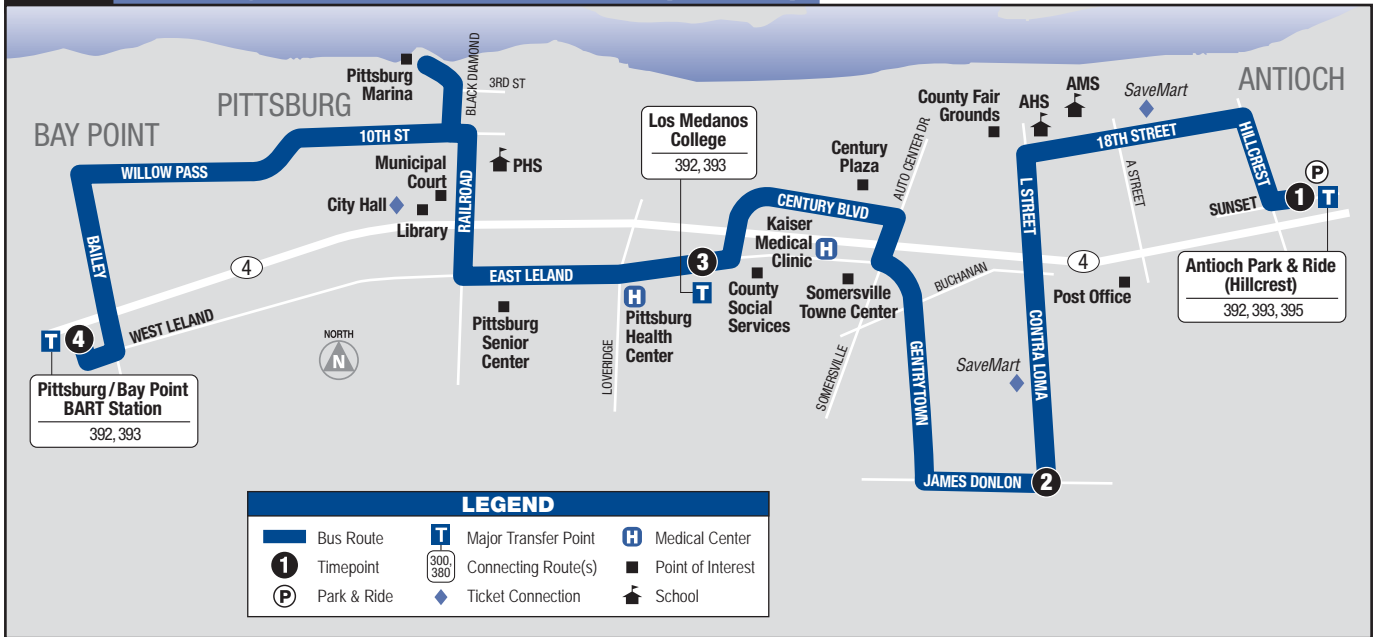

# 394 Pittsburg BART / Antioch Park & Ride (Hillcrest)

Saturday / Sábado

This route may experience delays due to Highway 4 widening project. Hwy 4 widening information is available on our web site at [www.TriDeltaTransit.com](http://www.TriDeltaTransit.com).

## 394 Westbound (to BART) / Rumbo al Oeste Saturday

	ANTIOCH 1 Antioch Park & Ride (Hillcrest)	2 James Donlon / Contra Loma	3 Los Medanos College	BAY POINT 4 Pittsburg / Bay Point BART
AM	7:11	7:31	7:45	8:21
	8:11	8:31	8:45	9:21
	9:11	9:31	9:45	10:21
	10:11	10:31	10:45	11:21
	11:11	11:31	11:45	<b>12:21</b>
PM	<b>12:11</b>	<b>12:31</b>	<b>12:45</b>	<b>1:21</b>
	1:11	1:31	1:45	2:21
	2:11	2:31	2:45	3:21
	3:11	3:31	3:45	4:21
	4:11	4:31	4:45	5:21
	5:11	5:31	5:45	6:21
	6:11	6:31	6:45	7:21

## 394 Eastbound (from BART) / Rumbo al Este Saturday

	BAY POINT 4 Pittsburg / Bay Point BART	3 Los Medanos College	2 James Donlon / Contra Loma	ANTIOCH 1 Antioch Park & Ride (Hillcrest)
AM	7:20	7:56	8:21	8:41
	8:15	8:51	9:16	9:36
	9:15	9:51	10:16	10:36
	10:15	10:51	11:16	11:36
	11:15	11:51	<b>12:16</b>	<b>12:36</b>
PM	<b>12:15</b>	<b>12:51</b>	<b>1:16</b>	<b>1:36</b>
	1:15	1:51	2:16	2:36
	2:15	2:51	3:16	3:36
	3:15	3:51	4:16	4:36
	4:15	4:51	5:16	5:36
	5:15	5:51	6:16	6:36
	6:15	6:51	7:16	7:36
	7:15	7:51	8:16	8:36