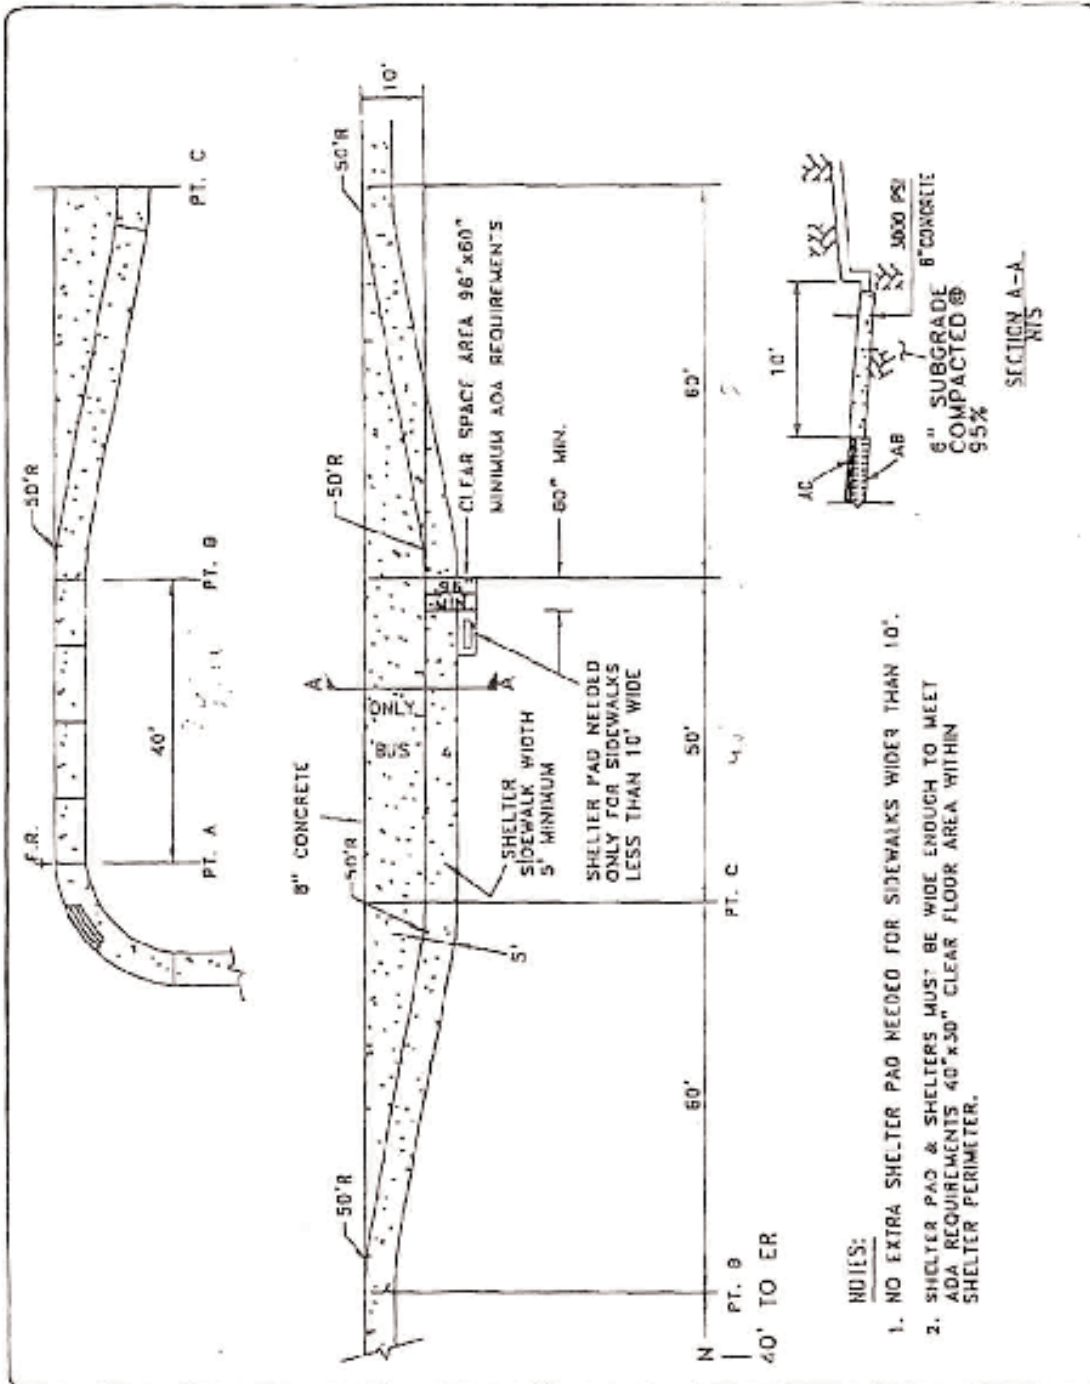

# TRI DELTA TRANSIT

EASTERN CONTRA COSTA TRANSIT AUTHORITY

801 Wilbur Avenue  
Antioch • California 94509  
925 • 754-6622  
925 • 757-2530 FAX

## STREETS FARSIDE BUS TURNOUT

$L = 50' B + 20' A$   
 A = No. of articulated buses  
 B = Total No. of buses

TRI DELTA TRANSIT

FIGURE C.3.I

RECOMMENDED TURNOUT DIMENSIONS