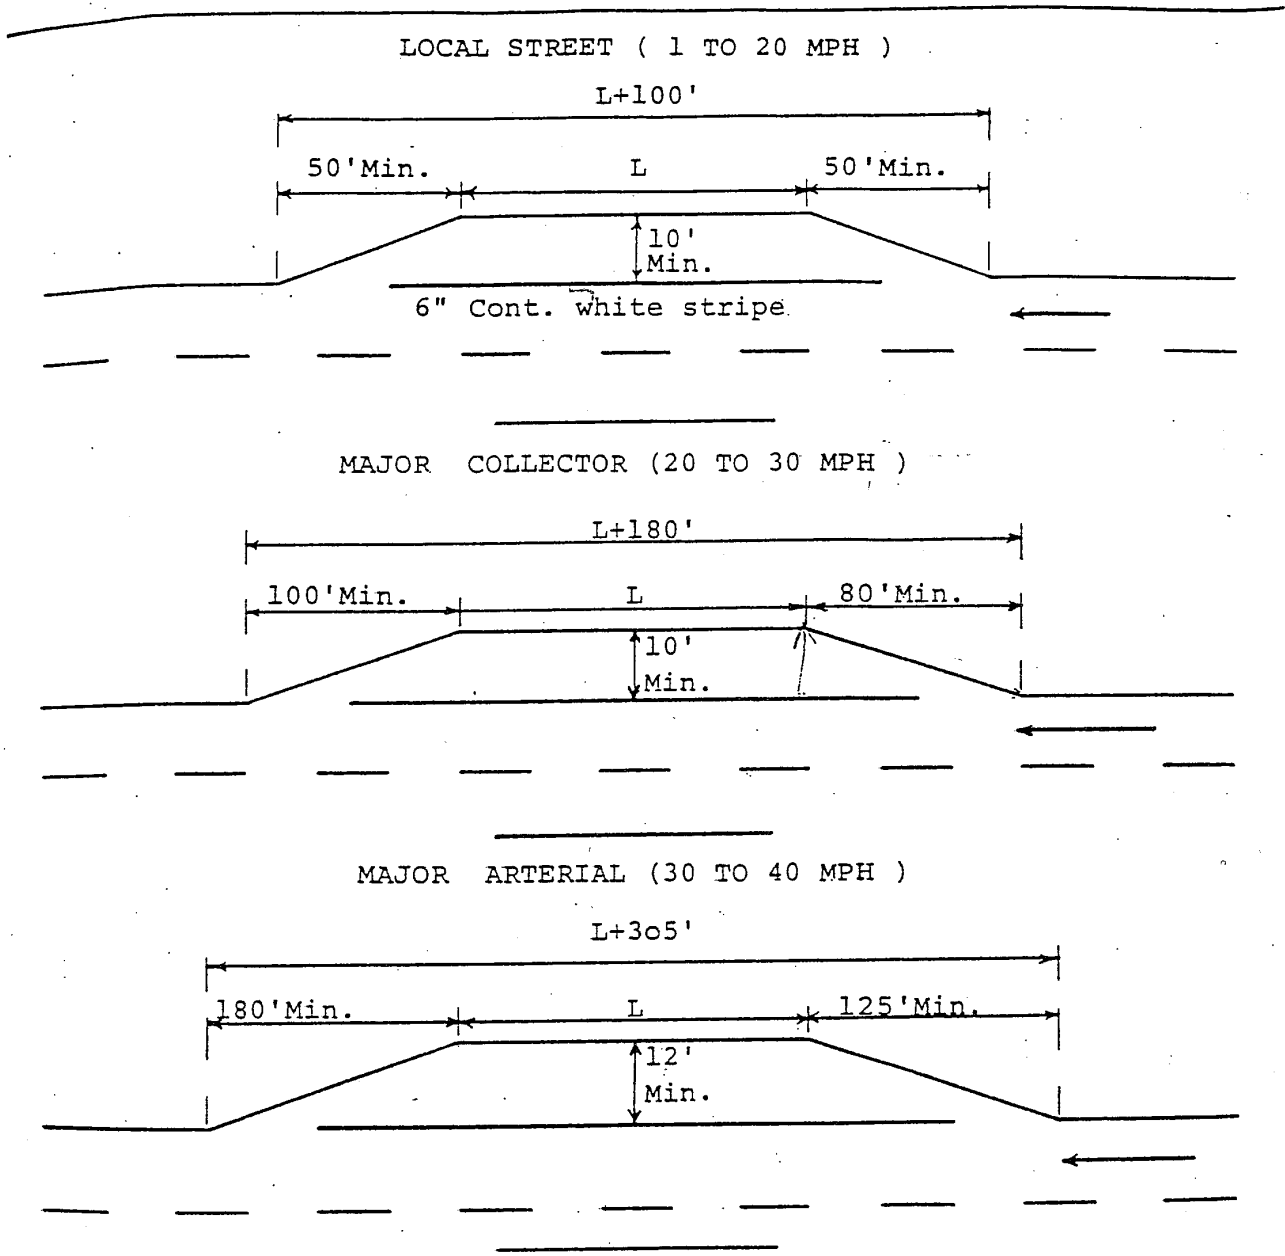

# TRI DELTA TRANSIT

EASTERN CONTRA COSTA TRANSIT AUTHORITY

801 Wilbur Avenue  
Antioch • California 94509  
925 • 754-6622  
925 • 757-2530 FAX

## STREETS FARSIDE BUS TURNOUT

$L = 50' B + 20' A$   
 A = No. of articulated buses  
 B = Total No. of buses

TRI DELTA TRANSIT

FIGURE C.3.I

RECOMMENDED TURNOUT DIMENSIONS