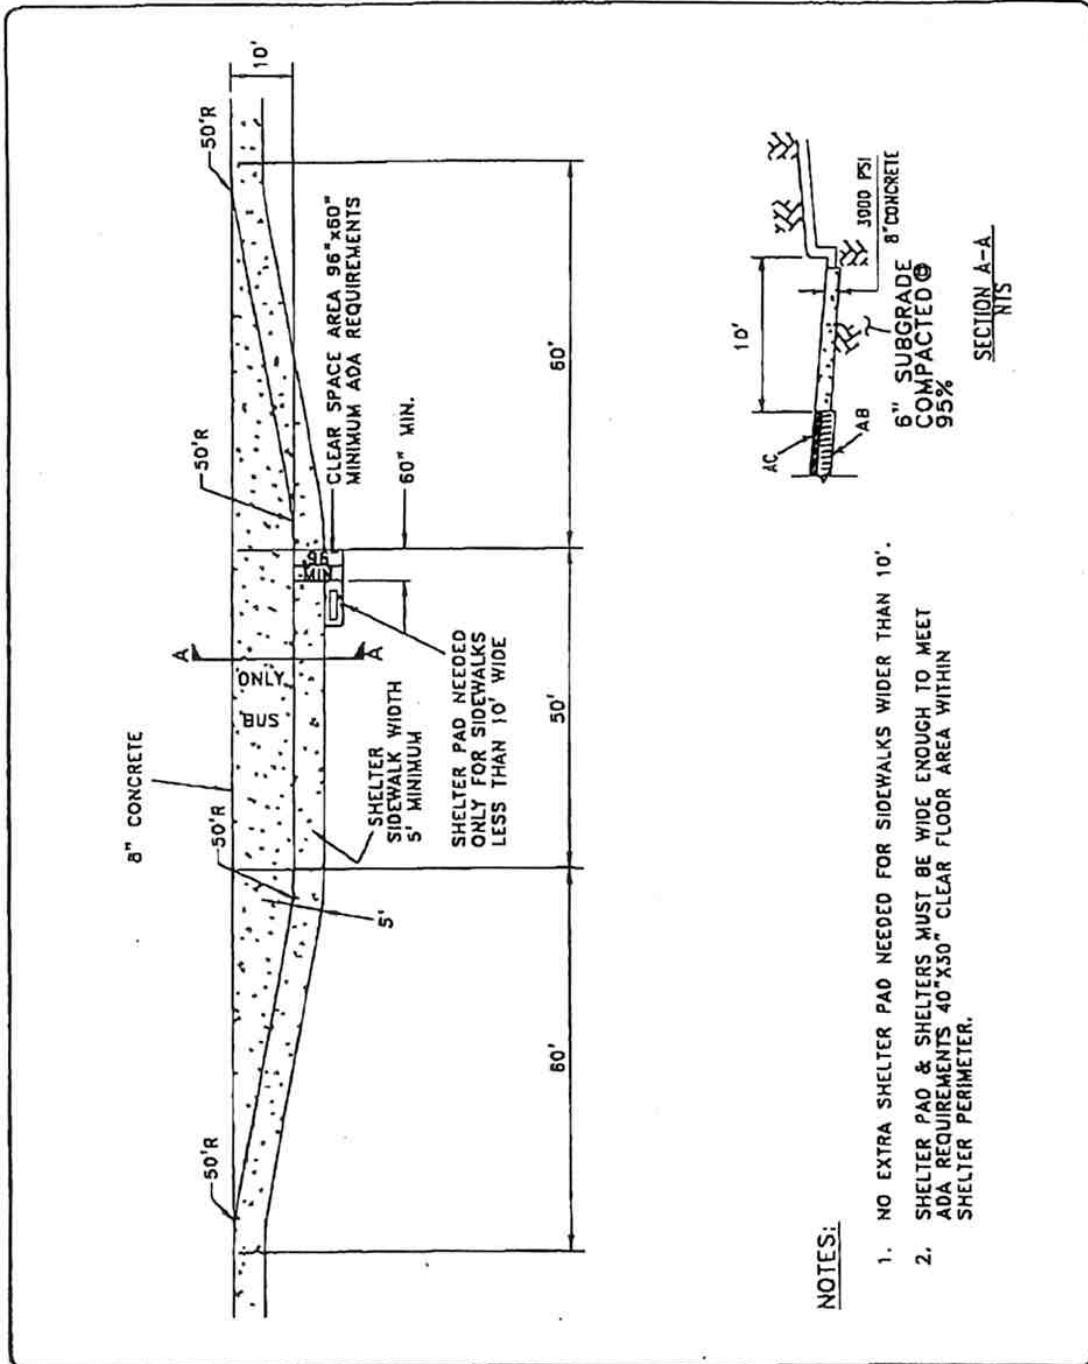

# TRI DELTA TRANSIT

EASTERN CONTRA COSTA TRANSIT AUTHORITY

801 Wilbur Avenue  
 Antioch • California 94509  
 925 • 754-6622  
 925 • 757-2530 FAX

STREETS  
 MID BLOCK BUS  
 TURNOUT

$L = 50' B + 20' A$   
 A = No. of articulated buses  
 B = Total No. of buses

TRI DELTA TRANSIT

FIGURE C.3.I

RECOMMENDED TURNOUT DIMENSIONS