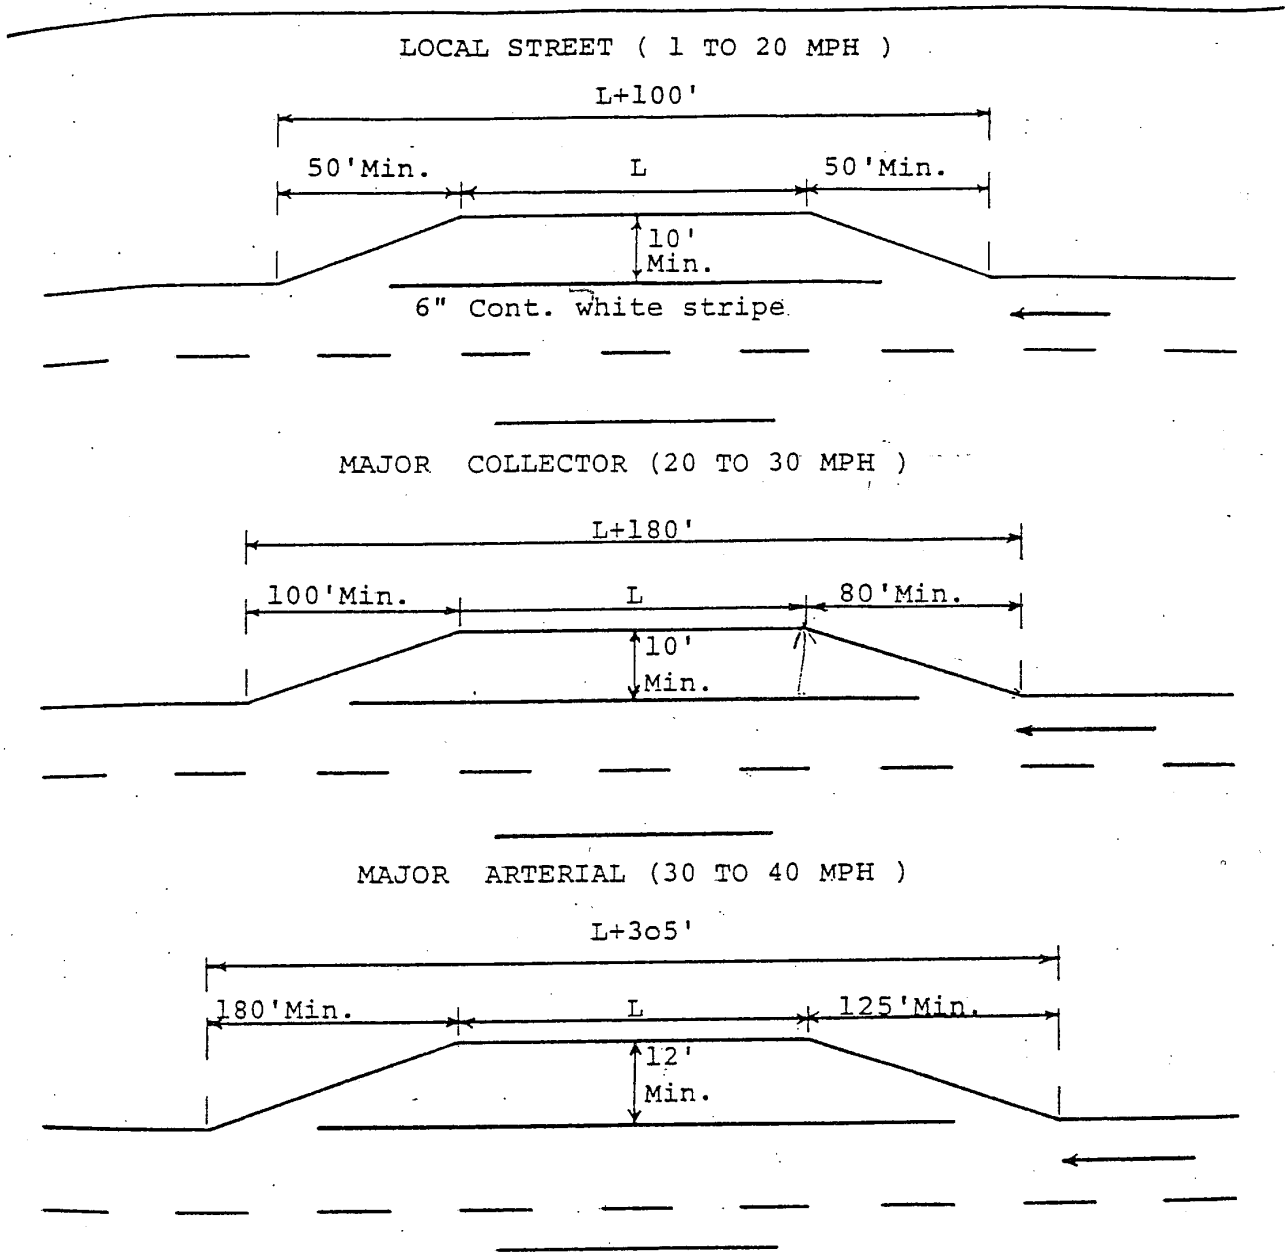

# TRI DELTA TRANSIT

EASTERN CONTRA COSTA TRANSIT AUTHORITY

801 Wilbur Avenue  
 Antioch • California 94509  
 925 • 754-6622  
 925 • 757-2530 FAX

STREETS  
 MID BLOCK BUS  
 TURNOUT

$L = 50' B + 20' A$   
 A = No. of articulated buses  
 B = Total No. of buses

TRI DELTA TRANSIT

FIGURE C.3.I

RECOMMENDED TURNOUT DIMENSIONS