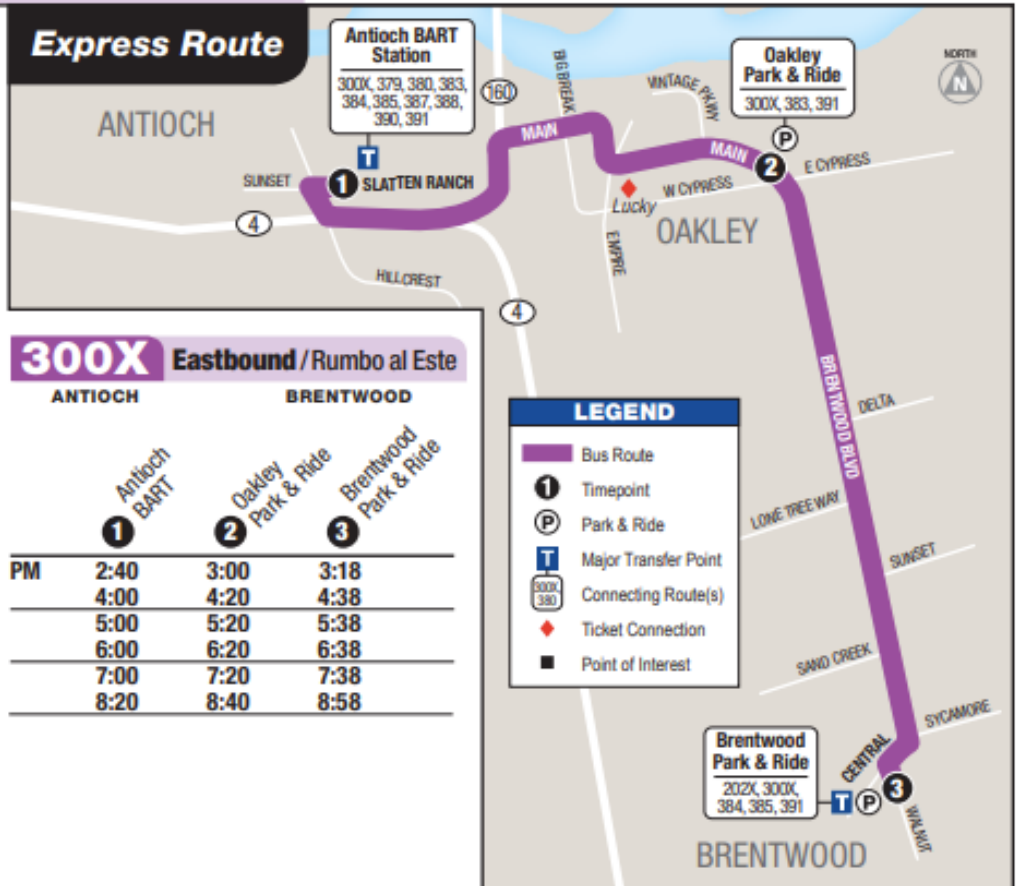

SCHEDULE

Effective August 11, 2024

Horario efectivo 11 de agosto del 2024

300X Brentwood Park & Ride / Antioch BART

Weekdays Only / Días de semana

300X Westbound/Rumbo al Oeste

	BRENTWOOD	ANTIOCH
	3 Brentwood Park & Ride	2 Oakley Park & Ride 1 Antioch BART
AM	4:20 5:20 6:20 6:45 7:20	4:35 5:35 6:35 6:59 7:20

Express Route

300X Eastbound/Rumbo al Este

	ANTIOCH	BRENTWOOD
	1 Antioch BART	2 Oakley Park & Ride 3 Brentwood Park & Ride
PM	2:40 4:00 5:00 6:00 7:00 8:20	3:00 4:20 5:20 6:20 7:20 8:40

Note: The bold type indicates pm times.

Nota: La letra en negrilla indica horas de la tarde (pm).

Route 300X stops only at the following bus stops:

La ruta 300X sólo tiene parada en los siguientes lugares:

300X WESTBOUND

- Brentwood Park & Ride
- Brentwood – Brentwood Blvd./Village Dr.
- Brentwood – Brentwood Blvd./Sand Creek Rd.
- Oakley Park & Ride
- Oakley – Main St./Norcross Ln.
- Oakley – Main St./Charles Wy.
- Antioch BART

300X EASTBOUND

- Antioch BART
- Oakley – Main St./Empire Ave.
- Oakley – Main St./Norcross Ln.
- Oakley Park & Ride
- Brentwood – Brentwood Blvd./Sand Creek Rd.
- Brentwood – Brentwood Blvd./Village Dr.
- Brentwood Park & Ride