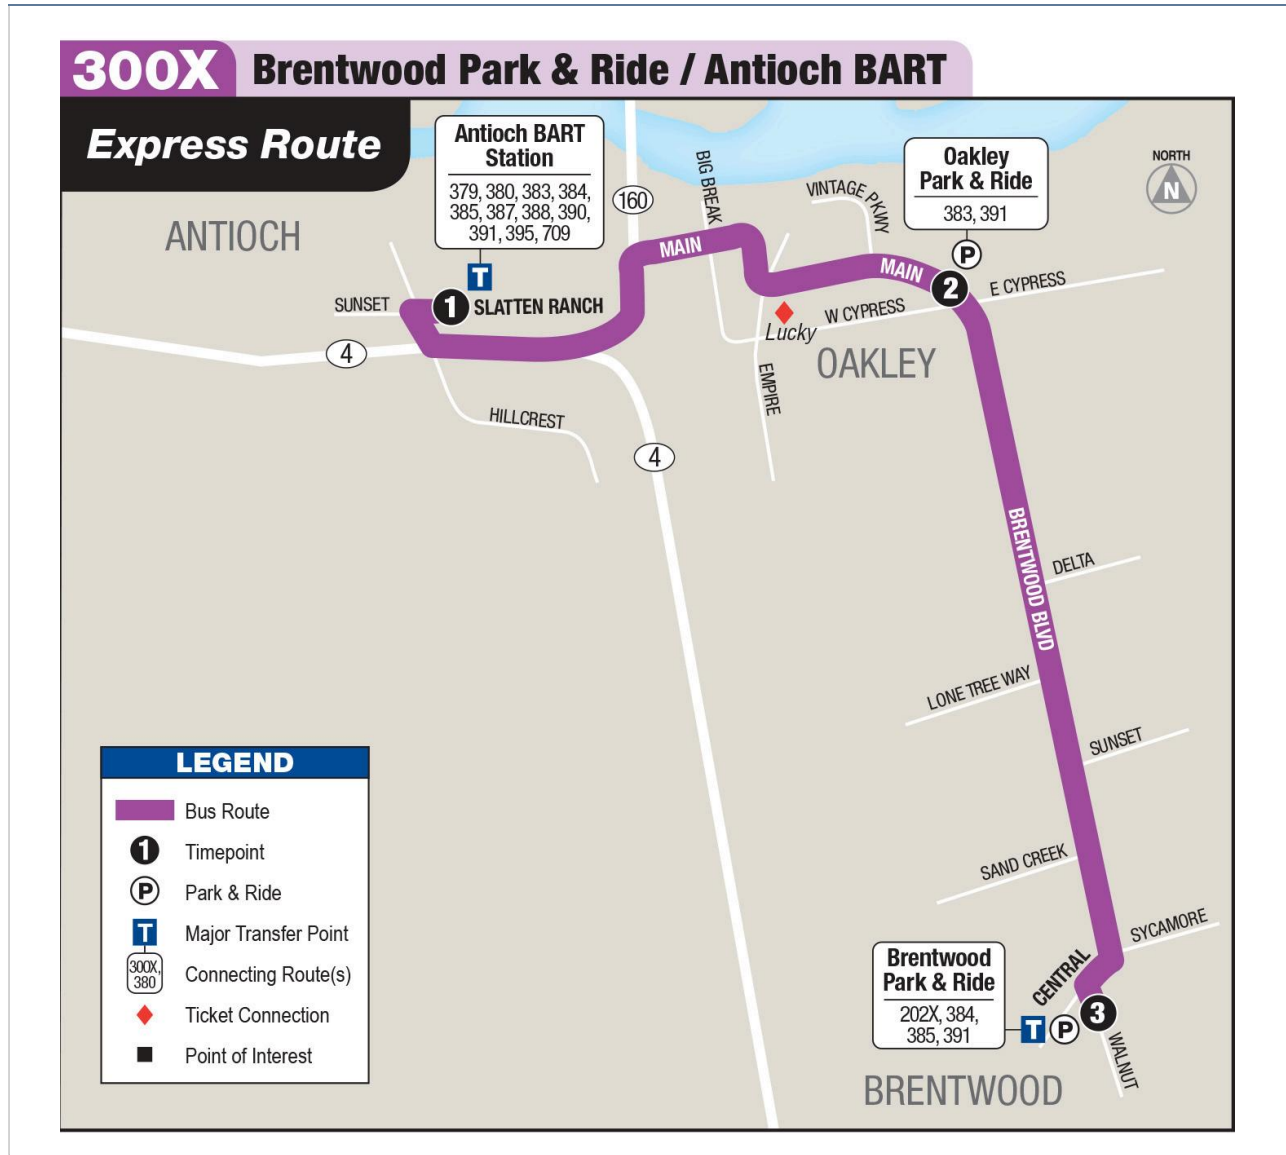

# 300X - Eastbound Express Commuter Service - Weekday Service

Effective date: Sunday, January 14, 2024

Bus Stop Map    Bus Stop List

Map

Antioch Bart	Oakley Park & Ride	Brentwood Park & Ride
1	2	3
7:20 AM	7:40 AM	7:58 AM
8:00 AM	8:20 AM	8:38 AM
9:00 AM	9:20 AM	9:38 AM
<b>2:00 PM</b>	<b>2:20 PM</b>	<b>2:38 PM</b>
<b>2:40 PM</b>	<b>3:00 PM</b>	<b>3:18 PM</b>
<b>4:00 PM</b>	<b>4:20 PM</b>	<b>4:38 PM</b>
<b>5:00 PM</b>	<b>5:20 PM</b>	<b>5:38 PM</b>
<b>6:00 PM</b>	<b>6:20 PM</b>	<b>6:38 PM</b>
<b>7:00 PM</b>	<b>7:20 PM</b>	<b>7:38 PM</b>
<b>8:20 PM</b>	<b>8:40 PM</b>	<b>8:58 PM</b>

Times indicated in bold print are PM times. All other times are AM times.

- \* 813713 West Cypress Rd & O'Hara Ave will be permanently moved to stop 819104 O'Hara Ave & Francisco Villa Dr.
- \* 813721 West Cypress Rd & Orchard Park Driver will be permanently moved to stop 813721 O'Hara Ave & Francisco Villa Dr.

# 300X - Westbound Express Commuter Service - Weekday Service

Effective date: Sunday, January 14, 2024

Bus Stop Map    Bus Stop List

Map

Brentwood Park & Ride	Oakley Park & Ride	Antioch BART
3	2	1
4:00 AM	4:15 AM	4:37 AM
4:20 AM	4:35 AM	4:57 AM
5:20 AM	5:35 AM	5:57 AM
6:20 AM	6:35 AM	6:57 AM
6:45 AM	6:59 AM	7:20 AM
7:20 AM	7:34 AM	7:55 AM
7:45 AM	7:59 AM	8:20 AM
<b>2:10 PM</b>	<b>2:24 PM</b>	<b>2:39 PM</b>
<b>2:50 PM</b>	<b>3:04 PM</b>	<b>3:19 PM</b>
<b>3:50 PM</b>	<b>4:04 PM</b>	<b>4:19 PM</b>
Brentwood Park & Ride	Oakley Park & Ride	Antioch BART
3	2	1
<b>4:30 PM</b>	<b>4:44 PM</b>	<b>4:59 PM</b>

\* 813713 West Cypress Rd & O'Hara Ave will be permanently moved to stop 819104 O'Hara Ave & Francisco Villa Dr.

\* 813721 West Cypress Rd & Orchard Park Driver will be permanently moved to stop 813721 O'Hara Ave & Francisco Villa Dr.