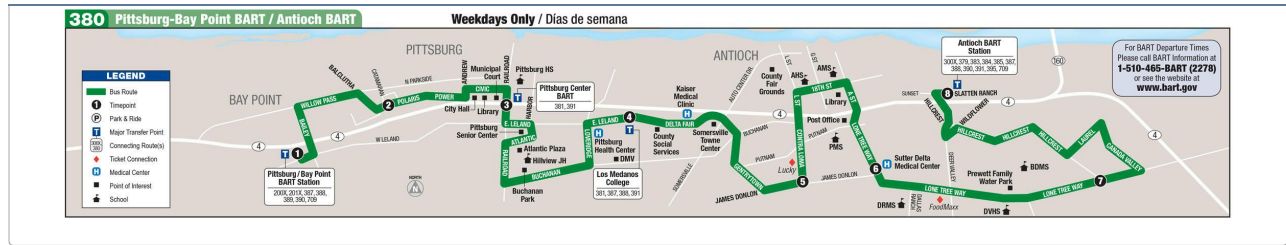

380 - Westbound - Weekday Service

Effective date: Sunday, January 14, 2024

Bus Stop Map   Bus Stop List

Map

Antioch BART	Lone Tree Wy & Hillcrest Ave	Sutter Delta Medical Center, Lone Tree Wy & Sutter Delta	James Donlon Blvd & Contra Loma Blvd	Los Medanos College, East Leland Rd & Lakeview Cir	Pittsburg Center BART, Railroad Ave (NB) & Center Dr	Polaris/ Catamaran	Pittsburg/ Bay Point BART
8	7	6	5	4	3	2	1
4:34 AM	4:58 AM	5:11 AM	5:29 AM	5:47 AM	6:13 AM	6:20 AM	6:35 AM
---	---	---	---	6:30 AM	6:56 AM	7:05 AM	7:16 AM
5:46 AM	6:11 AM	6:26 AM	6:44 AM	7:02 AM	7:28 AM	7:35 AM	7:50 AM
---	---	---	---	7:18 AM	7:44 AM	7:53 AM	8:04 AM
6:31 AM	6:56 AM	7:11 AM	7:29 AM	7:47 AM	8:13 AM	8:20 AM	8:35 AM
6:56 AM	7:21 AM	7:36 AM	7:59 AM	8:17 AM	8:43 AM	8:50 AM	9:05 AM
7:21 AM	7:46 AM	8:01 AM	8:24 AM	8:42 AM	9:08 AM	9:15 AM	9:30 AM
8:00 AM	8:24 AM	8:37 AM	8:58 AM	9:16 AM	9:40 AM	9:47 AM	10:02 AM
8:34 AM	8:58 AM	9:11 AM	9:32 AM	9:50 AM	10:14 AM	10:21 AM	10:36 AM
9:34 AM	9:58 AM	10:11 AM	10:32 AM	10:50 AM	11:14 AM	11:21 AM	11:36 AM
Antioch BART	Lone Tree Wy & Hillcrest Ave	Sutter Delta Medical Center, Lone Tree Wy & Sutter Delta	James Donlon Blvd & Contra Loma Blvd	Los Medanos College, East Leland Rd & Lakeview Cir	Pittsburg Center BART, Railroad Ave (NB) & Center Dr	Polaris/ Catamaran	Pittsburg/ Bay Point BART
8	7	6	5	4	3	2	1
10:34 AM	10:58 AM	11:11 AM	11:32 AM	11:50 AM	12:14 PM	12:21 PM	12:36 PM
11:54 AM	12:18 PM	12:31 PM	12:52 PM	1:10 PM	1:34 PM	1:41 PM	1:56 PM
12:54 PM	1:18 PM	1:31 PM	1:52 PM	2:10 PM	2:34 PM	2:41 PM	2:56 PM
1:49 PM	2:10 PM	2:28 PM	2:50 PM	3:09 PM	3:37 PM	3:45 PM	4:05 PM
2:00 PM	2:21 PM	2:39 PM	3:01 PM	3:20 PM	3:48 PM	3:56 PM	4:16 PM
2:28 PM	2:49 PM	3:07 PM	3:29 PM	3:48 PM	4:16 PM	4:24 PM	4:44 PM
2:54 PM	3:15 PM	3:33 PM	3:51 PM	4:09 PM	4:33 PM	4:40 PM	4:55 PM
3:09 PM	3:33 PM	3:51 PM	4:12 PM	4:30 PM	4:54 PM	5:01 PM	5:16 PM
3:46 PM	4:10 PM	4:23 PM	4:44 PM	5:02 PM	5:28 PM	5:35 PM	5:50 PM
Antioch BART	Lone Tree Wy & Hillcrest Ave	Sutter Delta Medical Center, Lone Tree Wy & Sutter Delta	James Donlon Blvd & Contra Loma Blvd	Los Medanos College, East Leland Rd & Lakeview Cir	Pittsburg Center BART, Railroad Ave (NB) & Center Dr	Polaris/ Catamaran	Pittsburg/ Bay Point BART
8	7	6	5	4	3	2	1
4:12 PM	4:36 PM	4:49 PM	5:10 PM	5:28 PM	5:54 PM	6:01 PM	6:16 PM
4:52 PM	5:16 PM	5:29 PM	5:50 PM	6:08 PM	6:34 PM	6:41 PM	6:56 PM
5:12 PM	5:36 PM	5:49 PM	6:10 PM	6:28 PM	6:54 PM	7:01 PM	7:16 PM
5:53 PM	6:17 PM	6:30 PM	6:51 PM	7:09 PM	7:35 PM	7:42 PM	7:57 PM
6:13 PM	6:37 PM	6:50 PM	7:11 PM	7:29 PM	7:55 PM	8:02 PM	8:17 PM
7:14 PM	7:34 PM	7:44 PM	8:01 PM	8:19 PM	8:38 PM	8:44 PM	8:57 PM
7:35 PM	7:55 PM	8:05 PM	8:22 PM	8:40 PM	8:59 PM	9:05 PM	9:18 PM
9:15 PM	9:35 PM	9:45 PM	10:02 PM	10:20 PM	10:39 PM	10:45 PM	10:58 PM
9:35 PM	9:55 PM	10:05 PM	10:22 PM	10:40 PM	10:59 PM	11:05 PM	11:18 PM
Antioch BART	Lone Tree Wy & Hillcrest Ave	Sutter Delta Medical Center, Lone Tree Wy & Sutter Delta	James Donlon Blvd & Contra Loma Blvd	Los Medanos College, East Leland Rd & Lakeview Cir	Pittsburg Center BART, Railroad Ave (NB) & Center Dr	Polaris/ Catamaran	Pittsburg/ Bay Point BART
8	7	6	5	4	3	2	1