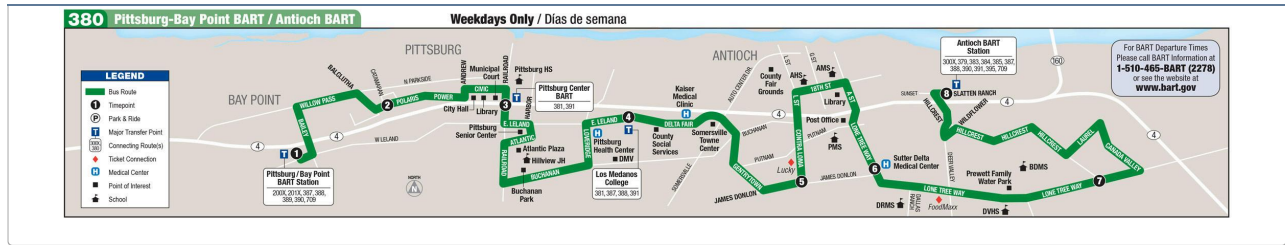

380 - Eastbound - Weekday Service

Effective date: Sunday, January 14, 2024

Bus Stop Map   Bus Stop List

Map

Pittsburg/ Bay Point BART	Polaris/ Catamaran	Pittsburg Center BART, Railroad Ave (SB) & Center Dr	Los Medanos College East Leland Rd & Lakeview Cir	Contra Loma Blvd & James Donlon Blvd	Sutter Delta Medical Center, Lone Tree Wy & Clayburn Rd	Lone Tree Wy & Hillcrest Ave	Antioch BART
1	2	3	4	5	6	7	8
---	---	---	---	---	3:55 AM	4:07 AM	4:31 AM
---	---	---	---	---	5:01 AM	5:13 AM	5:37 AM
---	---	---	5:06 AM	5:27 AM	5:49 AM	6:01 AM	6:18 AM
4:54 AM	5:11 AM	5:18 AM	5:45 AM	5:55 AM	6:11 AM	6:23 AM	6:41 AM
5:31 AM	5:48 AM	5:55 AM	6:24 AM	6:39 AM	6:58 AM	7:16 AM	7:41 AM
---	---	---	7:07 AM	7:28 AM	7:50 AM	8:02 AM	8:19 AM
6:31 AM	6:48 AM	6:55 AM	7:24 AM	7:39 AM	7:58 AM	8:16 AM	8:41 AM
6:52 AM	7:09 AM	7:16 AM	7:45 AM	8:00 AM	8:19 AM	8:37 AM	9:02 AM
7:05 AM	7:22 AM	7:29 AM	7:58 AM	8:13 AM	8:32 AM	8:50 AM	9:15 AM
8:04 AM	8:21 AM	8:28 AM	8:57 AM	9:12 AM	9:31 AM	9:49 AM	10:14 AM
Pittsburg/ Bay Point BART	Polaris/ Catamaran	Pittsburg Center BART, Railroad Ave (SB) & Center Dr	Los Medanos College East Leland Rd & Lakeview Cir	Contra Loma Blvd & James Donlon Blvd	Sutter Delta Medical Center, Lone Tree Wy & Clayburn Rd	Lone Tree Wy & Hillcrest Ave	Antioch BART
1	2	3	4	5	6	7	8
8:32 AM	8:49 AM	8:56 AM	9:23 AM	9:38 AM	9:57 AM	10:15 AM	10:40 AM
9:32 AM	9:49 AM	9:56 AM	10:23 AM	10:38 AM	10:57 AM	11:15 AM	11:40 AM
10:32 AM	10:49 AM	10:56 AM	11:23 AM	11:38 AM	11:57 AM	12:15 PM	12:40 PM
11:32 AM	11:49 AM	11:56 AM	12:23 PM	12:38 PM	12:57 PM	1:15 AM	1:40 AM
12:04 PM	12:21 PM	12:28 PM	12:55 PM	1:10 PM	1:29 PM	1:47 PM	2:12 PM
1:25 PM	1:42 PM	1:49 PM	2:16 PM	2:31 PM	2:50 PM	3:08 PM	3:33 PM
1:51 PM	2:08 PM	2:15 PM	2:42 PM	2:57 PM	3:16 PM	3:34 PM	3:59 PM
---	---	---	---	---	3:40 PM	3:57 PM	4:23 PM
2:53 PM	3:10 PM	3:17 PM	3:44 PM	3:59 PM	4:18 PM	4:36 PM	5:01 PM
Pittsburg/ Bay Point BART	Polaris/ Catamaran	Pittsburg Center BART, Railroad Ave (SB) & Center Dr	Los Medanos College East Leland Rd & Lakeview Cir	Contra Loma Blvd & James Donlon Blvd	Sutter Delta Medical Center, Lone Tree Wy & Clayburn Rd	Lone Tree Wy & Hillcrest Ave	Antioch BART
1	2	3	4	5	6	7	8
3:51 PM	4:08 PM	4:15 PM	4:42 PM	4:59 PM	5:18 PM	5:36 PM	6:01 PM
4:21 PM	4:38 PM	4:45 PM	5:12 PM	5:29 PM	5:48 PM	6:06 PM	6:31 PM
4:51 PM	5:08 PM	5:15 PM	5:42 PM	5:59 PM	6:18 PM	6:36 PM	7:01 PM
5:21 PM	5:38 PM	5:45 PM	6:12 PM	6:29 PM	6:48 PM	7:06 PM	7:31 PM
5:31 PM	5:48 PM	5:56 PM	6:22 PM	6:39 PM	6:58 PM	7:16 PM	7:41 PM
6:04 PM	6:21 PM	6:28 PM	6:55 PM	7:12 PM	7:31 PM	7:49 PM	8:14 PM
6:31 PM	6:48 PM	6:55 PM	7:22 PM	7:39 PM	7:58 PM	8:16 PM	8:41 PM
7:04 PM	7:21 PM	7:28 PM	7:55 PM	8:12 PM	8:31 PM	8:49 PM	9:14 PM
7:32 PM	7:49 PM	7:56 PM	8:23 PM	8:38 PM	8:57 PM	9:15 PM	9:40 PM
Pittsburg/ Bay Point BART	Polaris/ Catamaran	Pittsburg Center BART, Railroad Ave (SB) & Center Dr	Los Medanos College East Leland Rd & Lakeview Cir	Contra Loma Blvd & James Donlon Blvd	Sutter Delta Medical Center, Lone Tree Wy & Clayburn Rd	Lone Tree Wy & Hillcrest Ave	Antioch BART
1	2	3	4	5	6	7	8
8:32 PM	8:49 PM	8:54 PM	9:21 PM	9:33 PM	9:49 PM	10:01 PM	10:19 PM