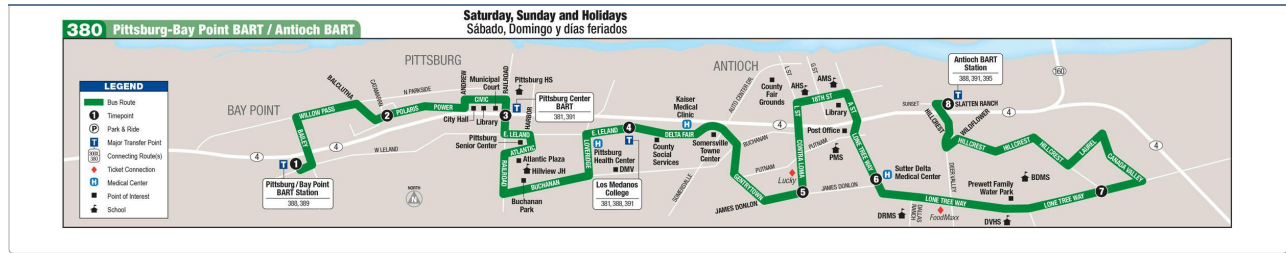

380 - Westbound - Saturday

Effective date: Sunday, January 14, 2024

Bus Stop Map   Bus Stop List

Map

Antioch BART	Lone Tree Wy & Hillcrest Ave	Sutter Delta Medical, Lone Tree Wy & Sutter Delta	James Donlon/Contra Loma	Los Medanos College, East Leland Rd & Lakeview Cir	Pittsburg Center BART , Railroad Ave (NB) & Center Dr	Polaris/ Catamaran	Pittsburg/ Bay Point BART
8	7	6	5	4	3	2	1
5:49 AM	6:12 AM	6:25 AM	6:41 AM	6:56 AM	7:13 AM	7:21 AM	7:33 AM
6:49 AM	7:12 AM	7:25 AM	7:41 AM	7:56 AM	8:13 AM	8:21 AM	8:33 AM
7:49 AM	8:12 AM	8:25 AM	8:41 AM	8:56 AM	9:13 AM	9:21 AM	9:33 AM
8:49 AM	9:12 AM	9:25 AM	9:41 AM	9:56 AM	10:13 AM	10:21 AM	10:33 AM
9:49 AM	10:12 AM	10:25 AM	10:41 AM	10:56 AM	11:13 AM	11:21 AM	11:33 AM
10:49 AM	11:12 AM	11:25 AM	11:41 AM	11:56 AM	12:13 PM	12:21 PM	12:33 PM
11:49 AM	12:12 PM	12:25 PM	12:41 PM	12:56 PM	1:13 PM	1:21 PM	1:33 PM
12:49 PM	1:12 PM	1:25 PM	1:41 PM	1:56 PM	2:13 PM	2:21 PM	2:33 PM
1:49 PM	2:12 PM	2:25 PM	2:41 PM	2:56 PM	3:13 PM	3:21 PM	3:33 PM
2:49 PM	3:12 PM	3:25 PM	3:41 PM	3:56 PM	4:13 PM	4:21 PM	4:33 PM
Antioch BART	Lone Tree Wy & Hillcrest Ave	Sutter Delta Medical, Lone Tree Wy & Sutter Delta	James Donlon/Contra Loma	Los Medanos College, East Leland Rd & Lakeview Cir	Pittsburg Center BART , Railroad Ave (NB) & Center Dr	Polaris/ Catamaran	Pittsburg/ Bay Point BART
8	7	6	5	4	3	2	1
3:49 PM	4:12 PM	4:25 PM	4:41 PM	4:56 PM	5:13 PM	5:21 PM	5:33 PM
4:49 PM	5:12 PM	5:25 PM	5:41 PM	5:56 PM	6:13 PM	6:21 PM	6:33 PM
5:49 PM	6:12 PM	6:25 PM	6:41 PM	6:56 PM	7:13 PM	7:21 PM	7:33 PM
6:49 PM	7:12 PM	7:25 PM	7:41 PM	7:56 PM	8:13 PM	8:21 PM	8:33 PM
7:49 PM	8:12 PM	8:25 PM	8:41 PM	8:56 PM	9:13 PM	9:21 PM	9:33 PM
8:49 PM	9:12 PM	9:25 PM	9:41 PM	9:56 PM	10:13 PM	10:21 PM	10:33 PM
9:49 PM	10:12 PM	10:25 PM	10:41 PM	10:56 PM	11:13 PM	11:21 PM	11:33 PM

* 813713 West Cypress Rd & O'Hara Ave will be permanently moved to stop 819104 O'Hara Ave & Francisco Villa Dr.

* 813721 West Cypress Rd & Orchard Park Driver will be permanently moved to stop 813721 O'Hara Ave & Francisco Villa Dr.