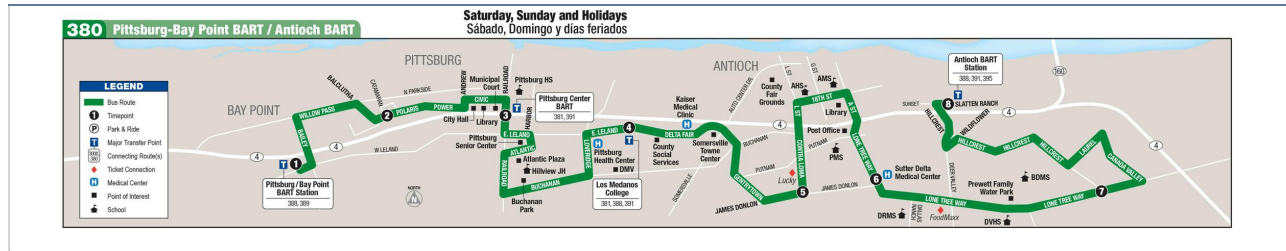

380 - Eastbound - Saturday

Effective date: Sunday, January 14, 2024

Bus Stop Map   Bus Stop List

Map

Pittsburg/ Bay Point BART	Polaris/ Catamaran	Pittsburg Center BART , Railroad Ave (SB) & Center Dr	Los Medanos College, East Leland Rd & Lakeview Cir	James Donlon/Contra Loma	Sutter Delta Medical, Lone Tree Wy & Clayburn Rd	Lone Tree Wy & Hillcrest Ave	Antioch BART
1	2	3	4	5	6	7	8
7:46 AM	7:59 AM	8:06 AM	8:24 AM	8:38 AM	8:54 AM	9:08 AM	9:31 AM
8:46 AM	8:59 AM	9:06 AM	9:24 AM	9:38 AM	9:54 AM	10:08 AM	10:31 AM
9:46 AM	9:59 AM	10:06 AM	10:24 AM	10:38 AM	10:54 AM	11:08 AM	11:31 AM
10:46 AM	10:59 AM	11:06 AM	11:24 AM	11:38 AM	11:54 AM	12:08 PM	12:31 PM
11:46 AM	11:59 AM	12:06 PM	12:24 PM	12:38 PM	12:54 PM	1:08 PM	1:31 PM
12:46 PM	12:59 PM	1:06 PM	1:24 PM	1:38 PM	1:54 PM	2:08 PM	2:31 PM
1:46 PM	1:59 PM	2:06 PM	2:24 PM	2:38 PM	2:54 PM	3:08 PM	3:31 PM
2:46 PM	2:59 PM	3:06 PM	3:24 PM	3:38 PM	3:54 PM	4:08 PM	4:31 PM
3:46 PM	3:59 PM	4:06 PM	4:24 PM	4:38 PM	4:54 PM	5:08 PM	5:31 PM
4:46 PM	4:59 PM	5:06 PM	5:24 PM	5:38 PM	5:54 PM	6:08 PM	6:31 PM
Pittsburg/ Bay Point BART	Polaris/ Catamaran	Pittsburg Center BART , Railroad Ave (SB) & Center Dr	Los Medanos College, East Leland Rd & Lakeview Cir	James Donlon/Contra Loma	Sutter Delta Medical, Lone Tree Wy & Clayburn Rd	Lone Tree Wy & Hillcrest Ave	Antioch BART
1	2	3	4	5	6	7	8
5:46 PM	5:59 PM	6:06 PM	6:24 PM	6:38 PM	6:54 PM	7:08 PM	7:31 PM
6:46 PM	6:59 PM	7:06 PM	7:24 PM	7:38 PM	7:54 PM	8:08 PM	8:31 PM
7:46 PM	7:59 PM	8:06 PM	8:24 PM	8:38 PM	8:54 PM	9:08 PM	9:31 PM
8:46 PM	8:59 PM	9:06 PM	9:24 PM	9:38 PM	9:54 PM	10:08 PM	10:31 PM
9:46 PM	9:59 PM	10:06 PM	10:24 PM	10:38 PM	10:54 PM	11:08 PM	11:31 PM
10:46 PM	10:59 PM	11:06 PM	11:24 PM	11:38 PM	11:54 PM	12:08 AM	12:31 AM

* 813713 West Cypress Rd & O'Hara Ave will be permanently moved to stop 819104 O'Hara Ave & Francisco Villa Dr.

* 813721 West Cypress Rd & Orchard Park Driver will be permanently moved to stop 813721 O'Hara Ave & Francisco Villa Dr.