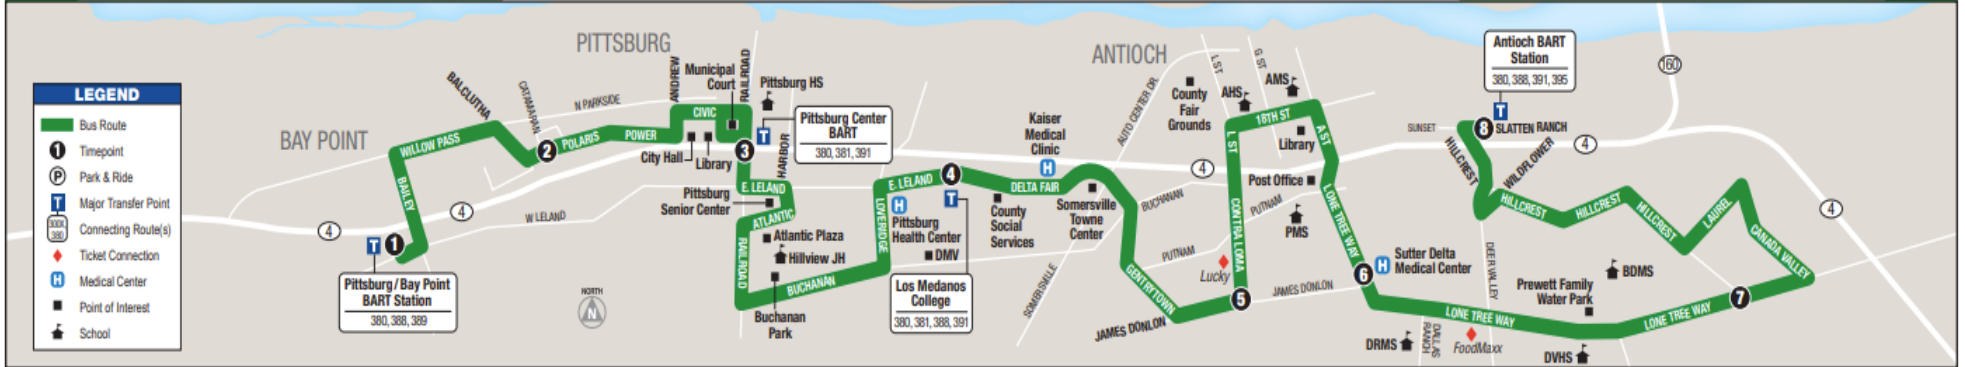

380 Pittsburg-Bay Point BART / Antioch BART

Weekends and Holidays
Fines de semana y días feriados

Weekends and Holidays
Fines de semana y días feriados

Pittsburg-Bay Point BART / Antioch BART 380

380 Westbound / Rumbo al Oeste

Weekends and Holidays / Fines de semana y días feriados

| | ANTIOCH | | | | PITTSBURG | | | |
|----|--------------|---------------------------|-----------------------------|----------------------------|---------------------|-----------------------|---------------------|----------------------------|
| | Antioch BART | Lone Tree Way / Hillcrest | Sutter Delta Medical Center | James Donlon / Contra Loma | Los Medanos College | Pittsburg Center BART | Polaris / Catamaran | Pittsburg / Bay Point BART |
| | 8 | 7 | 6 | 5 | 4 | 3 | 2 | 1 |
| AM | 6:06 | 6:29 | 6:42 | 6:58 | 7:13 | 7:30 | 7:38 | 7:50 |
| | 7:06 | 7:29 | 7:42 | 7:58 | 8:13 | 8:30 | 8:38 | 8:50 |
| | 8:06 | 8:29 | 8:42 | 8:58 | 9:13 | 9:30 | 9:38 | 9:50 |
| | 9:06 | 9:29 | 9:42 | 9:58 | 10:13 | 10:30 | 10:38 | 10:50 |
| | 10:06 | 10:29 | 10:42 | 10:58 | 11:13 | 11:30 | 11:38 | 11:50 |
| | 11:06 | 11:29 | 11:42 | 11:58 | 12:13 | 12:30 | 12:38 | 12:50 |
| PM | 12:06 | 12:29 | 12:42 | 12:58 | 1:13 | 1:30 | 1:38 | 1:50 |
| | 1:06 | 1:29 | 1:42 | 1:58 | 2:13 | 2:30 | 2:38 | 2:50 |
| | 2:06 | 2:29 | 2:42 | 2:58 | 3:13 | 3:30 | 3:38 | 3:50 |
| | 3:06 | 3:29 | 3:42 | 3:58 | 4:13 | 4:30 | 4:38 | 4:50 |
| | 4:06 | 4:29 | 4:42 | 4:58 | 5:13 | 5:30 | 5:38 | 5:50 |
| | 5:06 | 5:29 | 5:42 | 5:58 | 6:13 | 6:30 | 6:38 | 6:50 |
| | 6:06 | 6:29 | 6:42 | 6:58 | 7:13 | 7:30 | 7:38 | 7:50 |
| | 7:06 | 7:29 | 7:42 | 7:58 | 8:13 | 8:30 | 8:38 | 8:50 |
| | 8:06 | 8:29 | 8:42 | 8:58 | 9:13 | 9:30 | 9:38 | 9:50 |
| | 9:06 | 9:29 | 9:42 | 9:58 | 10:13 | 10:30 | 10:38 | 10:50 |
| | 10:06 | 10:29 | 10:42 | 10:58 | 11:13 | 11:30 | 11:38 | 11:50 |