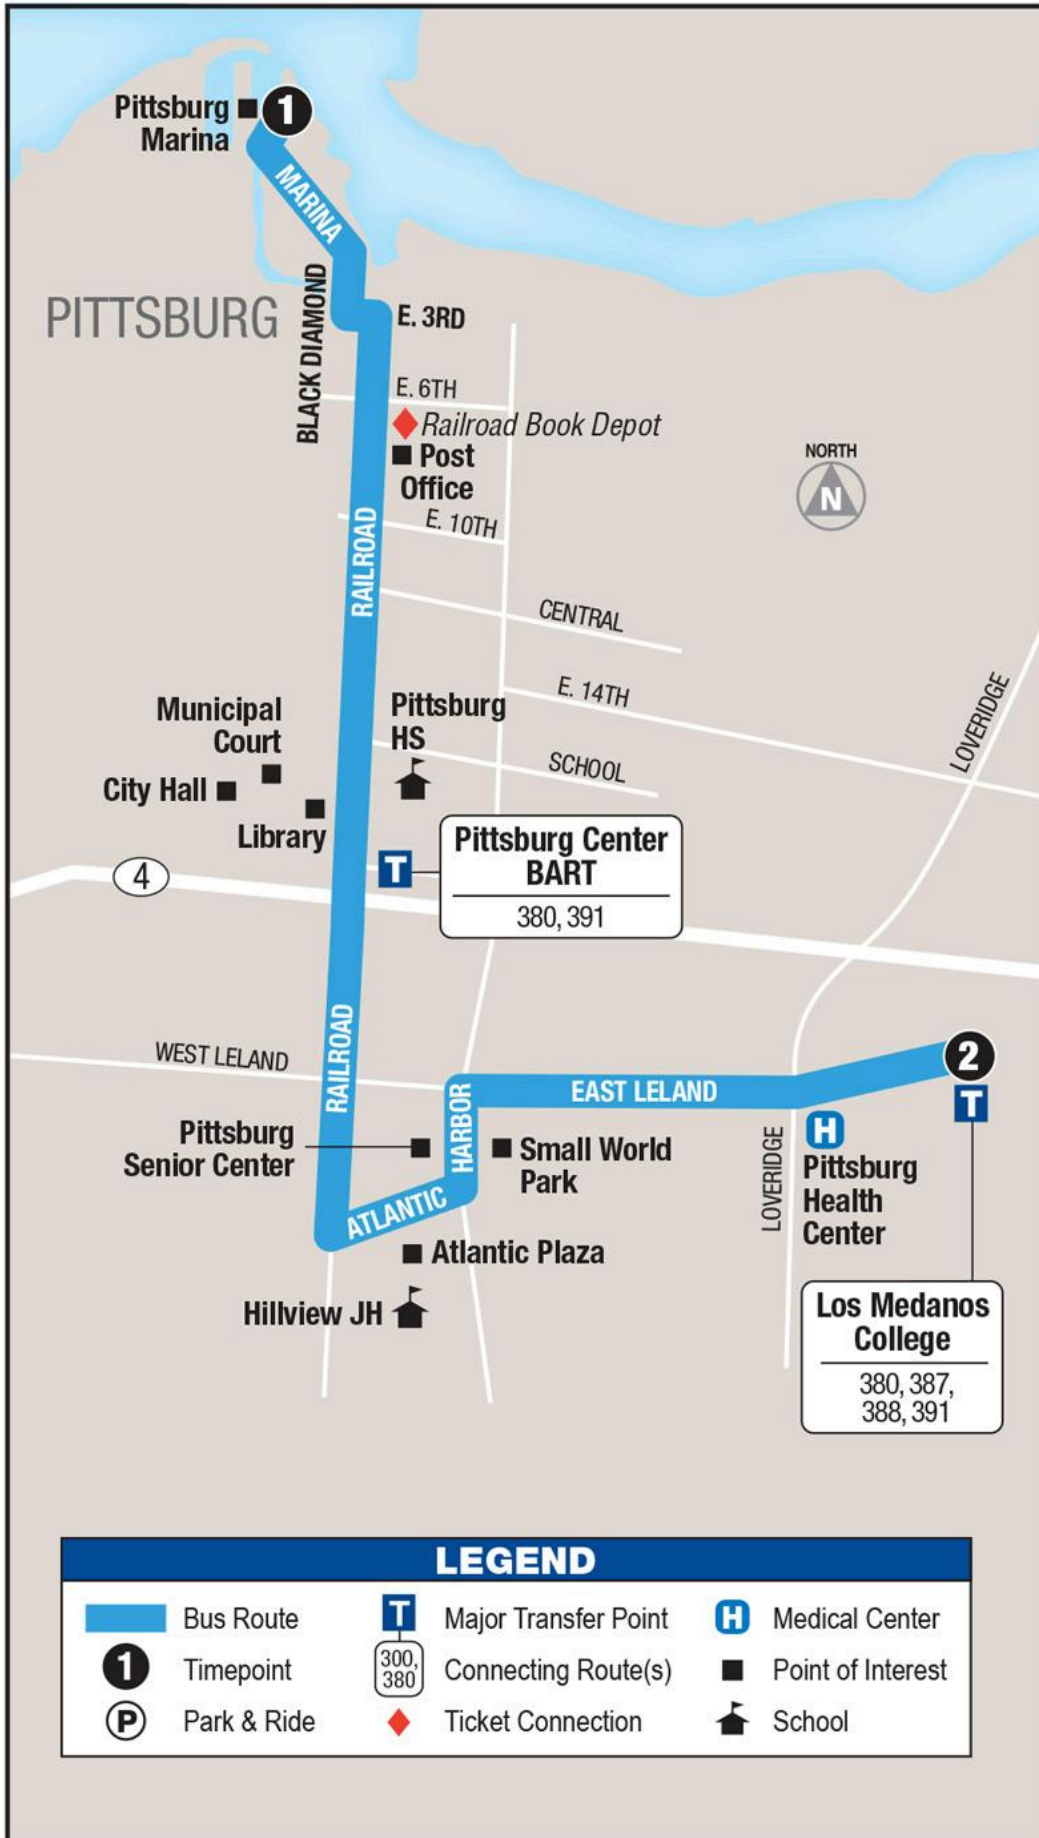

# 381 Pittsburg Marina / Los Medanos College Pittsburg

Weekdays Only / Días de semana

Pittsburg Marina		Los Medanos College, East Leland Rd & Lakeview Cir	
1		2	
7:00 AM		7:20 AM	
7:30 AM		7:50 AM	
8:00 AM		8:20 AM	
8:30 AM		8:50 AM	
9:00 AM		9:20 AM	
9:30 AM		9:50 AM	
10:00 AM		10:20 AM	
10:30 AM		10:50 AM	
11:00 AM		11:20 AM	
11:30 AM		11:50 AM	
Pittsburg Marina		Los Medanos College, East Leland Rd & Lakeview Cir	
1		2	
<b>12:00 PM</b>		<b>12:20 PM</b>	
<b>12:30 PM</b>		<b>12:50 PM</b>	
<b>1:00 PM</b>		<b>1:20 PM</b>	
<b>1:30 PM</b>		<b>1:50 PM</b>	
<b>2:00 PM</b>		<b>2:20 PM</b>	
<b>2:30 PM</b>		<b>2:50 PM</b>	
<b>3:00 PM</b>		<b>3:20 PM</b>	
<b>3:30 PM</b>		<b>3:50 PM</b>	
<b>4:00 PM</b>		<b>4:20 PM</b>	
Pittsburg Marina		Los Medanos College, East Leland Rd & Lakeview Cir	
1		2	
<b>4:30 PM</b>		<b>4:50 PM</b>	
<b>5:00 PM</b>		<b>5:20 PM</b>	
<b>5:30 PM</b>		<b>5:50 PM</b>	
<b>6:00 PM</b>		<b>6:20 PM</b>	

\* 813713 West Cypress Rd & O'Hara Ave will be permanently moved to stop 819104 O'Hara Ave & Francisco Villa Dr.

\* 813721 West Cypress Rd & Orchard Park Driver will be permanently moved to stop 813721 O'Hara Ave & Francisco Villa Dr.

# 381 Pittsburg Marina / Los Medanos College Pittsburg

Weekdays Only / Días de semana

LEGEND			
	Bus Route		Medical Center
	Timepoint		Major Transfer Point
	Park & Ride		Connecting Route(s)
			School
			Point of Interest
			Ticket Connection