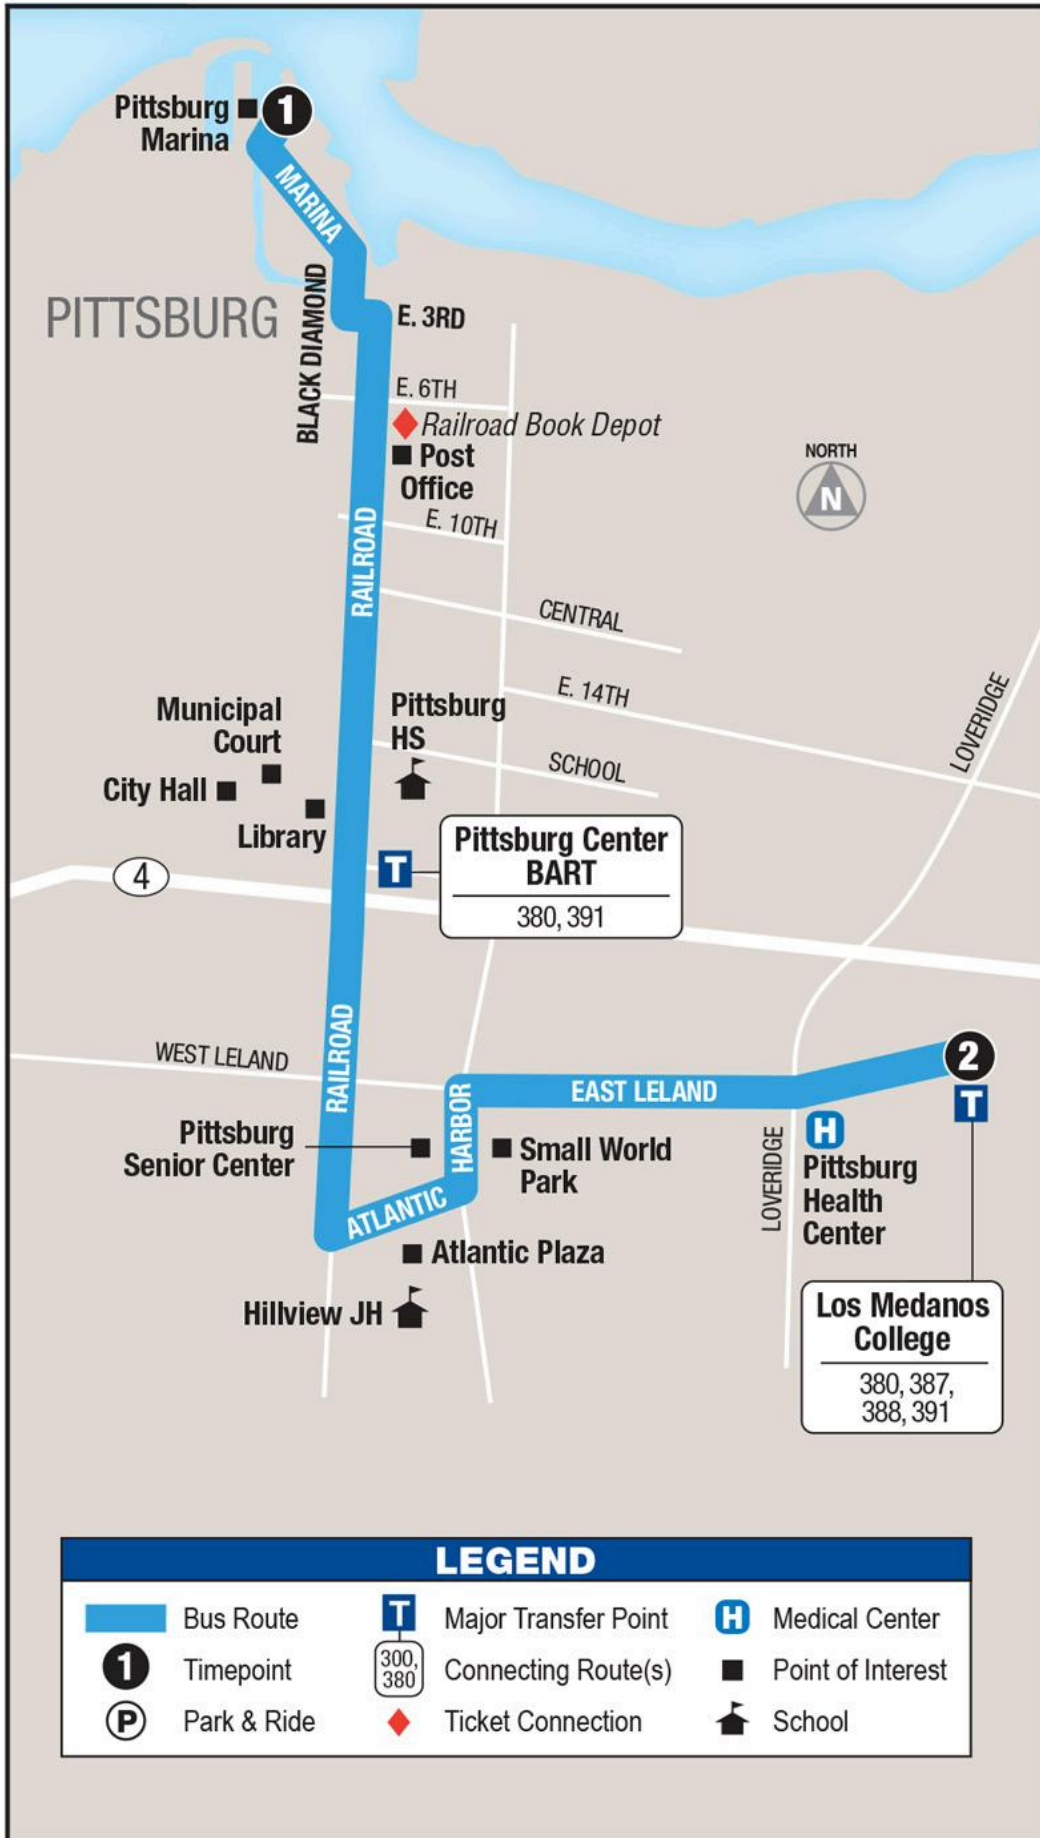

# 381 Pittsburg Marina / Los Medanos College Pittsburg

Weekdays Only / Días de semana

Pittsburg Marina		Los Medanos College, East Leland Rd & Lakeview Cir	
1		2	
7:00 AM		7:20 AM	
7:30 AM		7:50 AM	
8:00 AM		8:20 AM	
8:30 AM		8:50 AM	
9:00 AM		9:20 AM	
9:30 AM		9:50 AM	
10:00 AM		10:20 AM	
10:30 AM		10:50 AM	
11:00 AM		11:20 AM	
11:30 AM		11:50 AM	
Pittsburg Marina		Los Medanos College, East Leland Rd & Lakeview Cir	
1		2	
<b>12:00 PM</b>		<b>12:20 PM</b>	
<b>12:30 PM</b>		<b>12:50 PM</b>	
<b>1:00 PM</b>		<b>1:20 PM</b>	
<b>1:30 PM</b>		<b>1:50 PM</b>	
<b>2:00 PM</b>		<b>2:20 PM</b>	
<b>2:30 PM</b>		<b>2:50 PM</b>	
<b>3:00 PM</b>		<b>3:20 PM</b>	
<b>3:30 PM</b>		<b>3:50 PM</b>	
<b>4:00 PM</b>		<b>4:20 PM</b>	
Pittsburg Marina		Los Medanos College, East Leland Rd & Lakeview Cir	
1		2	
<b>4:30 PM</b>		<b>4:50 PM</b>	
<b>5:00 PM</b>		<b>5:20 PM</b>	
<b>5:30 PM</b>		<b>5:50 PM</b>	
<b>6:00 PM</b>		<b>6:20 PM</b>	

\* 813713 West Cypress Rd & O'Hara Ave will be permanently moved to stop 819104 O'Hara Ave & Francisco Villa Dr.

\* 813721 West Cypress Rd & Orchard Park Driver will be permanently moved to stop 813721 O'Hara Ave & Francisco Villa Dr.

# 381 Pittsburg Marina / Los Medanos College Pittsburg

Weekdays Only / Días de semana

LEGEND			
	Bus Route		Medical Center
	Timepoint		Major Transfer Point
	Park & Ride		Connecting Route(s)
			School
			Point of Interest
			Ticket Connection