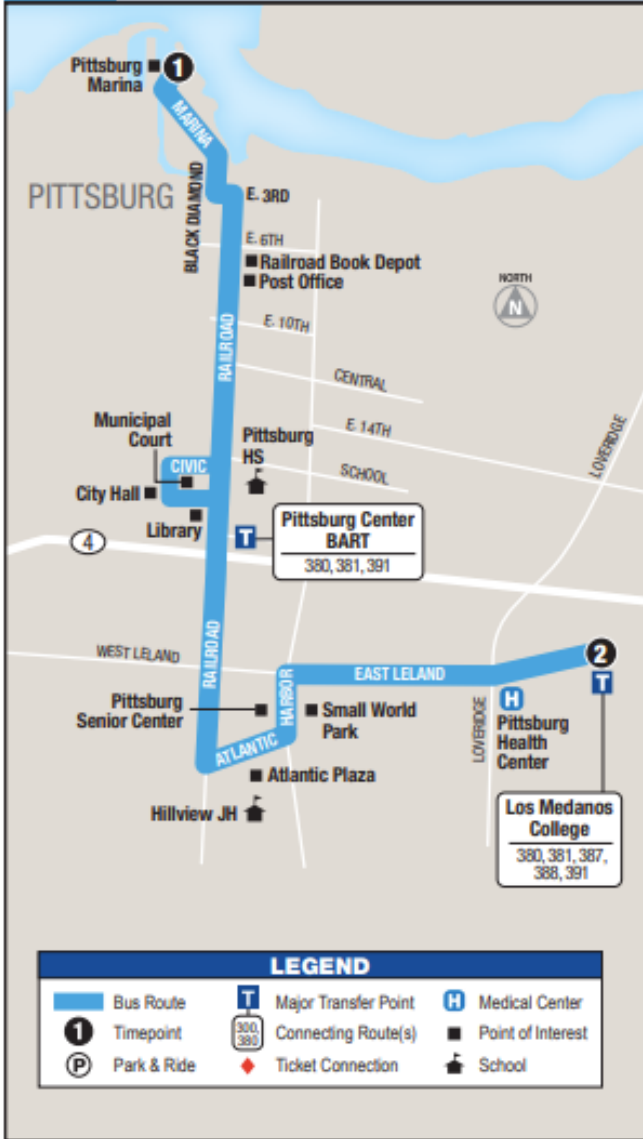

381 Pittsburg Marina / Los Medanos College Pittsburg
Weekdays Only / Días de semana

381 Westbound / Rumbo al Oeste
PITTSBURG

	Los Medanos College 2	Pittsburg Marina 1
AM	7:00	7:20
	8:00	8:20
	9:00	9:20
	10:00	10:20
	11:00	11:20
PM	12:00	12:20
	1:00	1:20
	2:00	2:20
	3:00	3:20
	4:00	4:20
	5:00	5:20
	6:00	6:20

381 Eastbound / Rumbo al Este
PITTSBURG

	Pittsburg Marina 1	Los Medanos College 2
AM	7:30	7:50
	8:30	8:50
	9:30	9:50
	10:30	10:50
	11:30	11:50
PM	12:30	12:50
	1:30	1:50
	2:30	2:50
	3:30	3:50
	4:30	4:50
	5:30	5:50

Note: The bold type indicates pm times.

Nota: La letra en negrilla indica horas de la tarde (pm).

For BART Departure Times
Please call BART Information at
1-510-465-BART (2278)
or see the website at
www.bart.gov

For Weekend/Holiday
schedule see page 38