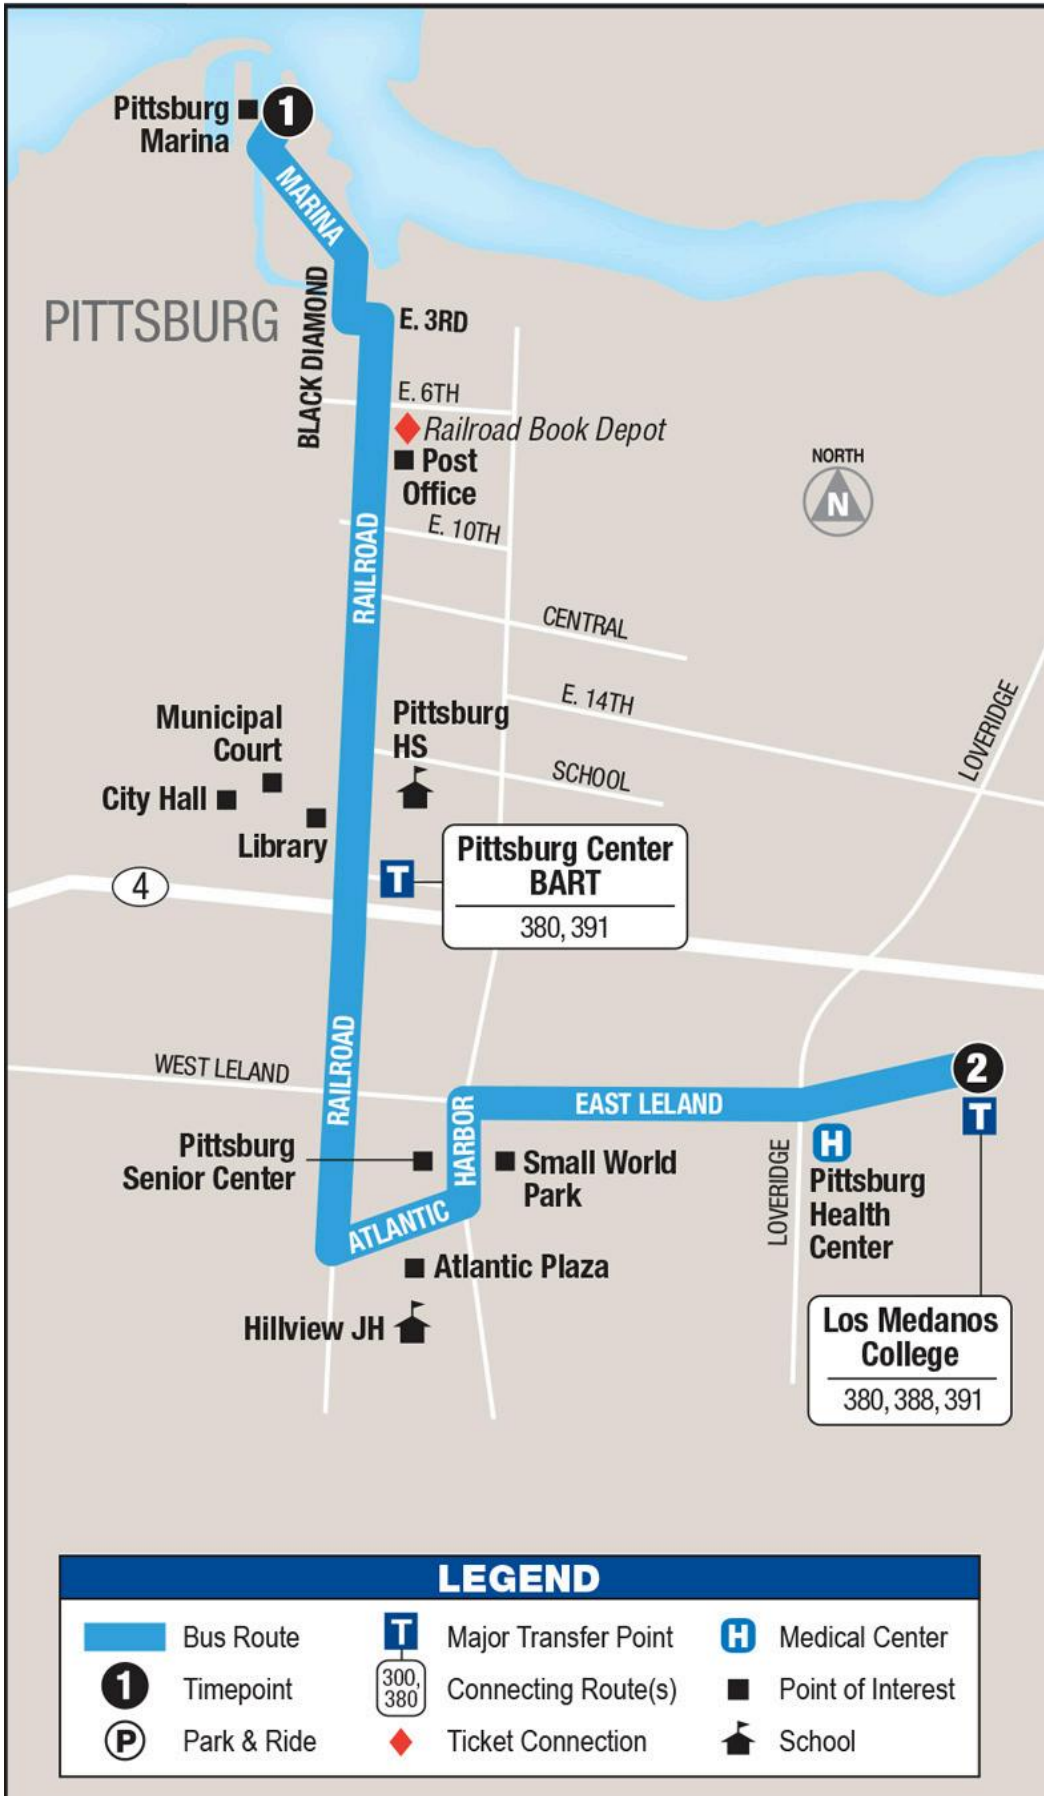

381 Pittsburg Marina / Los Medanos College Pittsburg

Saturday, Sunday and Holidays
 Sábado, Domingo y días feriados

Pittsburg Marina	Los Medanos College, East Leland Rd & Lakeview Cir
1	2
7:30 AM	7:48 AM
8:30 AM	8:48 AM
9:30 AM	9:48 AM
10:30 AM	10:48 AM
11:30 AM	11:48 AM
12:30 PM	12:48 PM
1:30 PM	1:48 PM
2:30 PM	2:48 PM
3:30 PM	3:48 PM
4:30 PM	4:48 PM

Pittsburg Marina	Los Medanos College, East Leland Rd & Lakeview Cir
1	2
5:30 PM	5:48 PM
6:30 PM	6:48 PM
7:30 PM	7:48 PM
8:30 PM	8:48 PM
9:30 PM	9:48 PM
10:30 PM	10:48 PM

* 813713 West Cypress Rd & O'Hara Ave will be permanently moved to stop 819104 O'Hara Ave & Francisco Villa Dr.

* 813721 West Cypress Rd & Orchard Park Driver will be permanently moved to stop 813721 O'Hara Ave & Francisco Villa Dr.

381 Pittsburg Marina / Los Medanos College Pittsburg

Saturday, Sunday and Holidays
 Sábado, Domingo y días feriados

LEGEND			
	Bus Route		Major Transfer Point
	Timepoint		Connecting Route(s)
	Park & Ride		Ticket Connection
			Medical Center
			Point of Interest
			School

Los Medanos College, East Leland Rd & Lakeview Cir	Pittsburg Marina
2	1
7:00 AM	7:17 AM
8:00 AM	8:17 AM
9:00 AM	9:17 AM
10:00 AM	10:17 AM
11:00 AM	11:17 AM
12:00 PM	12:17 PM
1:00 PM	1:17 PM
2:00 PM	2:17 PM
3:00 PM	3:17 PM
4:00 PM	4:17 PM
Los Medanos College, East Leland Rd & Lakeview Cir	Pittsburg Marina
2	1
5:00 PM	5:17 PM
6:00 PM	6:17 PM
7:00 PM	7:17 PM
8:00 PM	8:17 PM
9:00 PM	9:17 PM
10:00 PM	10:17 PM