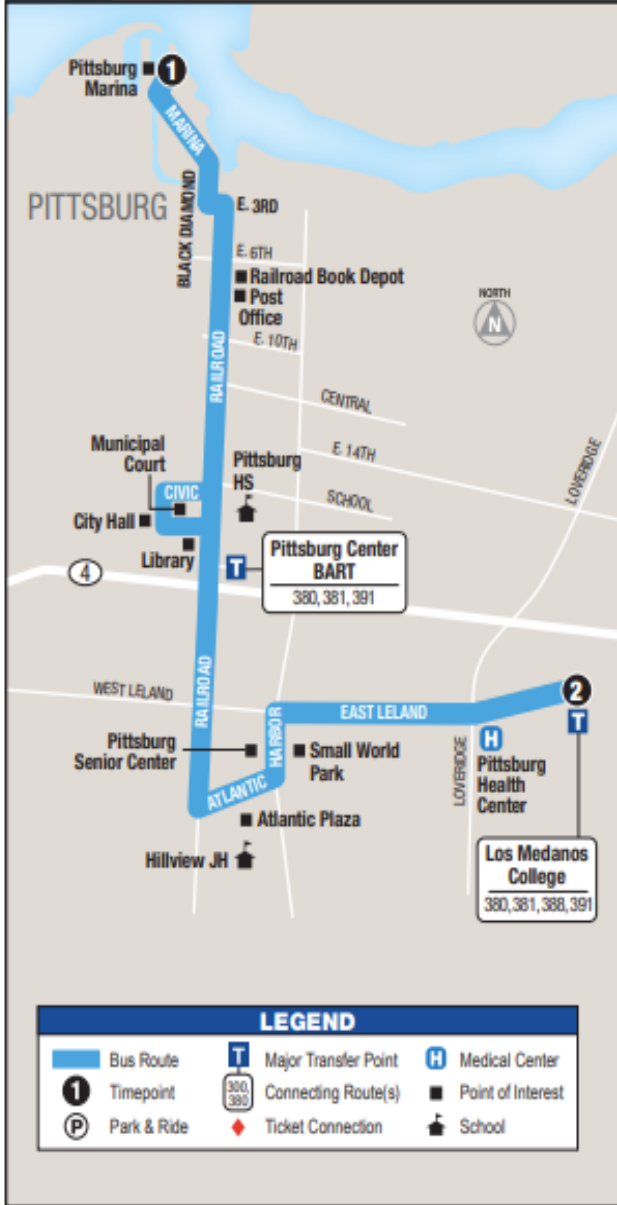

Weekends and Holidays
 Fines de semana y días feriados

381 Pittsburg Marina / Los Medanos College Pittsburg
WEEKENDS AND HOLIDAYS / FINES DE SEMANA Y DIAS FERIADOS

381 Westbound / Rumbo al Oeste
PITTSBURG

| | Los Medanos College (2) | Pittsburg Marina (1) |
|-----------|-------------------------|----------------------|
| AM | 7:00 | 7:17 |
| | 8:00 | 8:17 |
| | 9:00 | 9:17 |
| | 10:00 | 10:17 |
| | 11:00 | 11:17 |
| PM | 12:00 | 12:17 |
| | 1:00 | 1:17 |
| | 2:00 | 2:17 |
| | 3:00 | 3:17 |
| | 4:00 | 4:17 |
| | 5:00 | 5:17 |
| | 6:00 | 6:17 |
| | 7:00 | 7:17 |
| | 8:00 | 8:17 |
| | 9:00 | 9:17 |
| | 10:00 | 10:17 |

381 Eastbound / Rumbo al Este
PITTSBURG

| | Pittsburg Marina (1) | Los Medanos College (2) |
|-----------|----------------------|-------------------------|
| AM | 7:30 | 7:48 |
| | 8:30 | 8:48 |
| | 9:30 | 9:48 |
| | 10:30 | 10:48 |
| | 11:30 | 11:48 |
| PM | 12:30 | 12:48 |
| | 1:30 | 1:48 |
| | 2:30 | 2:48 |
| | 3:30 | 3:48 |
| | 4:30 | 4:48 |
| | 5:30 | 5:48 |
| | 6:30 | 6:48 |
| | 7:30 | 7:48 |
| | 8:30 | 8:48 |
| | 9:30 | 9:48 |
| | 10:30 | 10:48 |

Note: The bold type indicates pm times.

Nota: La letra en negrilla indica horas de la tarde (pm).

 For BART Departure Times
 Please call BART Information at
1-510-465-BART (2278)
 or see the website at
www.bart.gov