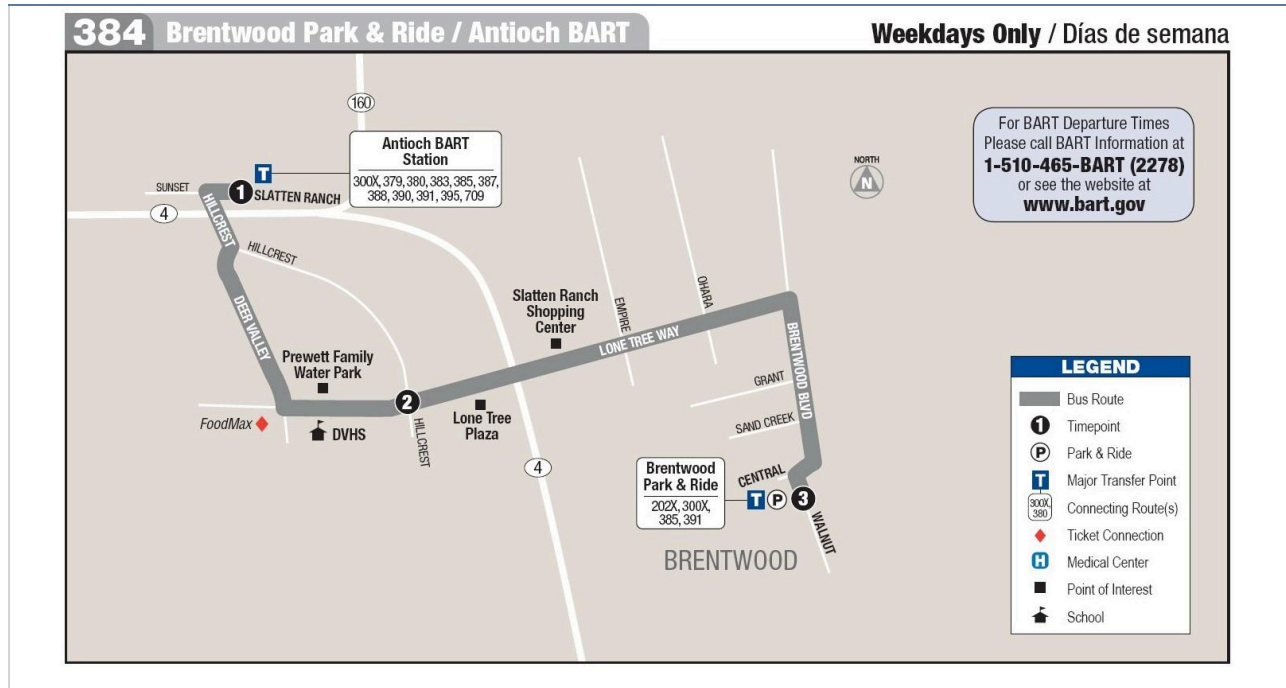

384 - Eastbound

Effective date: Sunday, January 14, 2024

Bus Stop Map Bus Stop List

Map

Antioch BART	Lone Tree / Hillcrest	Brentwood Park & Ride
1	2	3
7:04 AM	7:19 AM	7:49 AM
8:04 AM	8:19 AM	8:49 AM
9:04 AM	9:19 AM	9:49 AM
10:04 AM	10:19 AM	10:49 AM
11:04 AM	11:19 AM	11:49 AM
12:04 PM	12:19 PM	12:49 PM
1:04 PM	1:19 PM	1:49 PM
2:04 PM	2:19 PM	2:49 PM
3:04 PM	3:19 PM	3:49 PM
4:04 PM	4:19 PM	4:49 PM
Antioch BART	Lone Tree / Hillcrest	Brentwood Park & Ride
1	2	3
5:04 PM	5:19 PM	5:49 PM
6:22 PM	6:37 PM	7:07 PM
7:22 PM	7:37 PM	8:07 PM

* 813713 West Cypress Rd & O'Hara Ave will be permanently moved to stop 819104 O'Hara Ave & Francisco Villa Dr.
 * 813721 West Cypress Rd & Orchard Park Driver will be permanently moved to stop 813721 O'Hara Ave & Francisco Villa Dr.

384 - Westbound

Effective date: Sunday, January 14, 2024

Bus Stop Map Bus Stop List

Map

Brentwood Park & Ride	Lone Tree / Hillcrest	Antioch BART
3	2	1
---	5:26 AM	5:41 AM
---	6:26 AM	6:41 AM
6:59 AM	7:19 AM	7:34 AM
7:59 AM	8:19 AM	8:34 AM
8:59 AM	9:19 AM	9:34 AM
9:59 AM	10:19 AM	10:34 AM
10:59 AM	11:24 AM	11:39 AM
11:56 AM	12:26 PM	12:41 PM
12:56 PM	1:26 PM	1:41 PM
1:56 PM	2:26 PM	2:41 PM
Brentwood Park & Ride	Lone Tree / Hillcrest	Antioch BART
3	2	1
3:11 PM	3:41 PM	3:56 PM
3:56 PM	4:26 PM	4:41 PM
4:56 PM	5:26 PM	5:41 PM