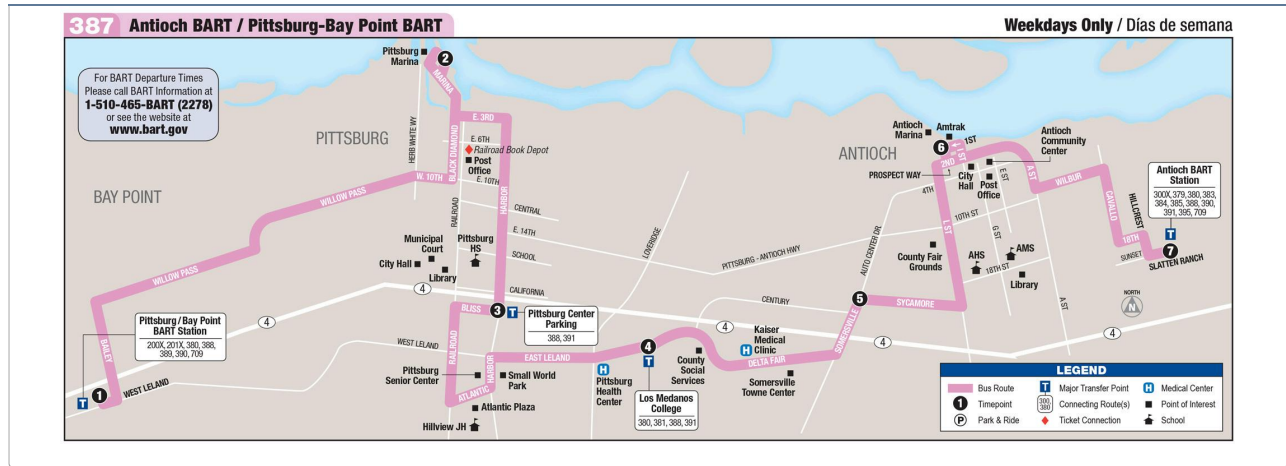

387 - Westbound - Weekday Service

Effective date: Sunday, January 14, 2024

Bus Stop Map   Bus Stop List

Map

Antioch BART	Amtrak, West 1st St & Waldie Plz	Auto Center/ Sycamore	Los Medanos College, East Leland Rd & Lakeview Cir	Pittsburg Center Parking	Pittsburg Marina	Pittsburg/ Bay Point BART
7	6	5	4	3	2	1
4:43 AM	4:58 AM	5:09 AM	5:21 AM	5:40 AM	5:53 AM	6:14 AM
5:03 AM	5:18 AM	5:29 AM	5:41 AM	6:00 AM	6:13 AM	6:34 AM
6:03 AM	6:18 AM	6:29 AM	6:41 AM	7:00 AM	7:13 AM	7:34 AM
6:43 AM	6:58 AM	7:09 AM	7:21 AM	7:40 AM	7:53 AM	8:14 AM
7:43 AM	7:58 AM	8:09 AM	8:21 AM	8:40 AM	8:53 AM	9:14 AM
9:03 AM	9:18 AM	9:29 AM	9:41 AM	10:00 AM	10:13 AM	10:34 AM
9:43 AM	9:58 AM	10:09 AM	10:21 AM	10:40 AM	10:53 AM	11:14 AM
11:21 AM	11:36 AM	11:49 AM	12:01 PM	12:20 PM	12:39 PM	1:04 PM
12:23 PM	12:38 PM	12:49 PM	1:01 PM	1:20 PM	1:33 PM	1:54 PM
1:23 PM	1:38 PM	1:49 PM	2:01 PM	2:20 PM	2:33 PM	2:54 PM
Antioch BART	Amtrak, West 1st St & Waldie Plz	Auto Center/ Sycamore	Los Medanos College, East Leland Rd & Lakeview Cir	Pittsburg Center Parking	Pittsburg Marina	Pittsburg/ Bay Point BART
7	6	5	4	3	2	1
2:40 PM	2:55 PM	3:10 PM	3:22 PM	3:41 PM	3:54 PM	4:15 PM
3:34 PM	3:49 PM	4:00 PM	4:12 PM	4:31 PM	4:44 PM	5:05 PM
4:23 PM	4:38 PM	4:49 PM	5:01 PM	5:20 PM	5:33 PM	5:54 PM
5:23 PM	5:38 PM	5:49 PM	6:01 PM	6:20 PM	6:33 PM	6:54 PM
6:43 PM	6:58 PM	7:09 PM	7:21 PM	7:40 PM	7:53 PM	8:14 PM
7:43 PM	7:58 PM	8:09 PM	8:21 PM	8:40 PM	8:53 PM	9:14 PM
8:43 PM	8:58 PM	9:09 PM	9:21 PM	9:40 PM	9:53 PM	10:14 PM

Times indicated in bold print are PM times. All other times are AM times.

* 813713 West Cypress Rd & O'Hara Ave will be permanently moved to stop 819104 O'Hara Ave & Francisco Villa Dr.

* 813721 West Cypress Rd & Orchard Park Driver will be permanently moved to stop 813721 O'Hara Ave & Francisco Villa Dr.