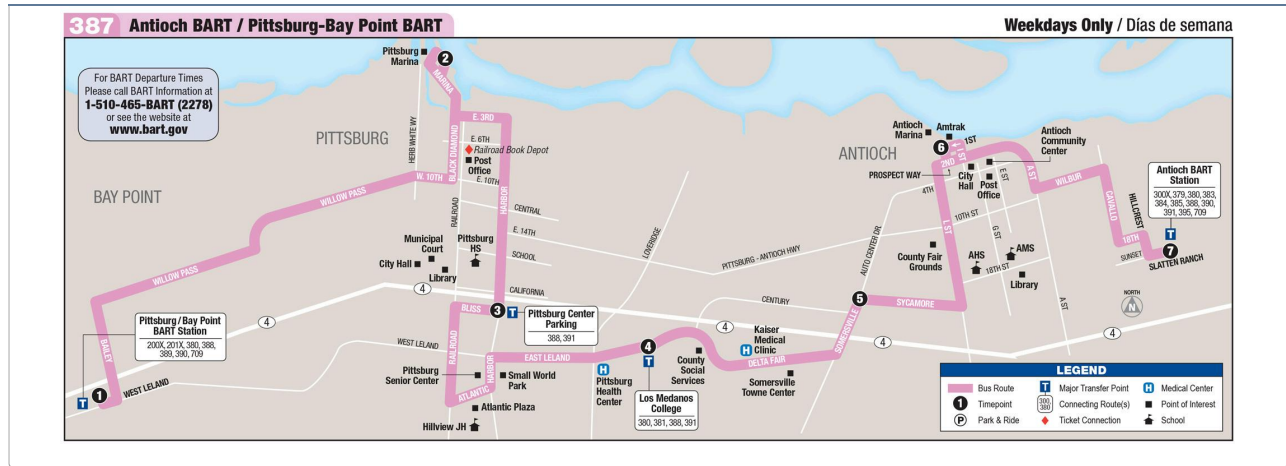

387 - Eastbound - Weekday Service

Effective date: Sunday, January 14, 2024

Bus Stop Map Bus Stop List

Map

| Pittsburg/ Bay Point BART | Pittsburg Marina | Pittsburg Center Parking | Los Medanos College, East Leland Rd & Lakeview Cir | Auto Center/ Sycamore | Amtrak, West 2nd St & Prospect Wy | Antioch BART |
|---------------------------|------------------|--------------------------|--|-----------------------|-----------------------------------|-----------------|
| 1 | 2 | 3 | 4 | 5 | 6 | 7 |
| 6:24 AM | 6:44 AM | 6:53 AM | 7:11 AM | 7:24 AM | 7:34 AM | 7:50 AM |
| 6:54 AM | 7:24 AM | 7:33 AM | 7:51 AM | 8:04 AM | 8:14 AM | 8:30 AM |
| 8:44 AM | 9:04 AM | 9:13 AM | 9:31 AM | 9:44 AM | 9:54 AM | 10:10 AM |
| 9:44 AM | 10:04 AM | 10:13 AM | 10:31 AM | 10:44 AM | 10:54 AM | 11:10 AM |
| 10:44 AM | 11:04 AM | 11:13 AM | 11:31 AM | 11:44 AM | 11:54 AM | 12:10 PM |
| 11:44 AM | 12:04 PM | 12:13 PM | 12:31 PM | 12:44 PM | 12:54 PM | 1:10 PM |
| 12:57 PM | 1:19 PM | 1:33 PM | 1:51 PM | 2:04 PM | 2:14 PM | 2:30 PM |
| 1:44 PM | 2:04 PM | 2:13 PM | 2:31 PM | 2:44 PM | 2:54 PM | 3:10 PM |
| 3:04 PM | 3:24 PM | 3:33 PM | 3:51 PM | 4:04 PM | 4:14 PM | 4:30 PM |
| 3:44 PM | 4:04 PM | 4:13 PM | 4:31 PM | 4:44 PM | 4:54 PM | 5:10 PM |
| Pittsburg/ Bay Point BART | Pittsburg Marina | Pittsburg Center Parking | Los Medanos College, East Leland Rd & Lakeview Cir | Auto Center/ Sycamore | Amtrak, West 2nd St & Prospect Wy | Antioch BART |
| 1 | 2 | 3 | 4 | 5 | 6 | 7 |
| 4:44 PM | 5:04 PM | 5:13 PM | 5:31 PM | 5:44 PM | 5:54 PM | 6:10 PM |
| 5:44 PM | 6:04 PM | 6:13 PM | 6:31 PM | 6:44 PM | 6:54 PM | 7:10 PM |
| 7:04 PM | 7:24 PM | 7:33 PM | 7:51 PM | 8:04 PM | 8:14 PM | 8:30 PM |
| 8:04 PM | 8:24 PM | 8:33 PM | 8:51 PM | 9:04 PM | 9:14 PM | 9:30 PM |
| 9:04 PM | 9:24 PM | 9:33 PM | 9:51 PM | 10:04 PM | 10:14 PM | 10:30 PM |
| 9:44 PM | 10:04 PM | 10:13 PM | 10:31 PM | 10:44 PM | 10:54 PM | 11:10 PM |
| 10:50 PM | 11:10 PM | 11:19 PM | 11:37 PM | 11:50 PM | 12:00 AM | 12:16 AM |