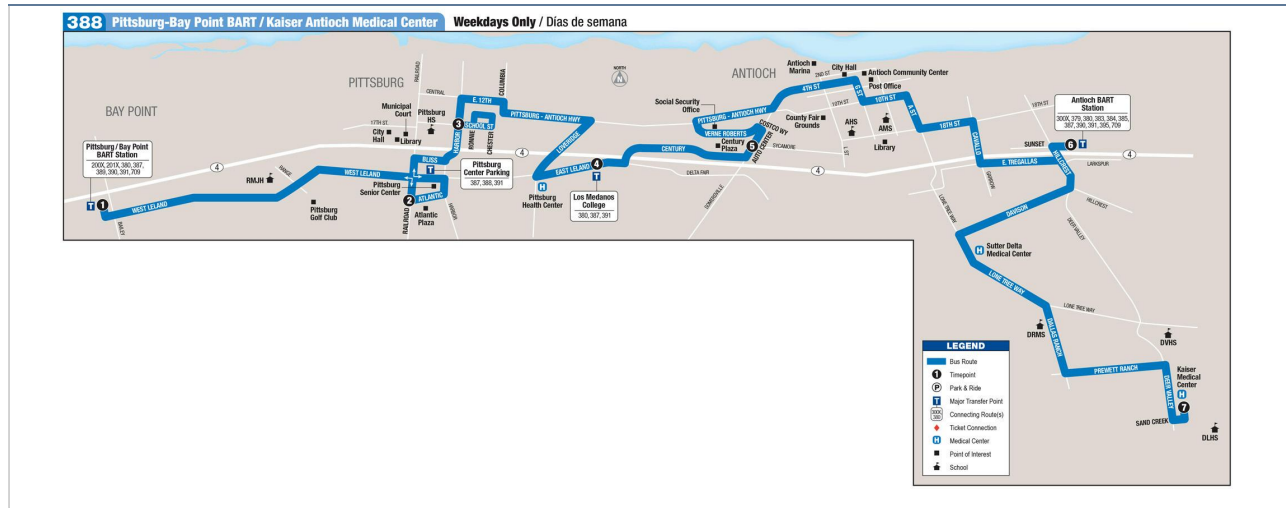

388 - Westbound - Weekday Service

Effective date: Sunday, January 14, 2024

Bus Stop Map   Bus Stop List

Map

Kaiser/Deer Valley	Antioch BART	Auto Center Dr & Century Blvd	Los Medanos College, East Leland Rd & Lakeview Cir	Harbor/ School	Atlantic/Railroad	Pittsburg/ Bay Point BART
7	6	5	4	3	2	1
4:59 AM	5:18 AM	5:40 AM	5:47 AM	6:03 AM	6:19 AM	6:40 AM
5:39 AM	5:58 AM	6:20 AM	6:32 AM	6:48 AM	7:04 AM	7:25 AM
5:59 AM	6:18 AM	6:40 AM	6:52 AM	7:08 AM	7:24 AM	7:45 AM
6:55 AM	7:21 AM	7:48 AM	8:02 AM	8:18 AM	8:34 AM	8:55 AM
7:30 AM	7:56 AM	8:23 AM	8:37 AM	8:53 AM	9:09 AM	9:30 AM
7:50 AM	8:16 AM	8:43 AM	8:57 AM	9:13 AM	9:29 AM	9:50 AM
8:30 AM	8:56 AM	9:23 AM	9:37 AM	9:53 AM	10:09 AM	10:30 AM
9:11 AM	9:37 AM	10:04 AM	10:18 AM	10:34 AM	10:50 AM	11:11 AM
9:31 AM	9:57 AM	10:24 AM	10:38 AM	10:54 AM	11:10 AM	11:31 AM
10:15 AM	10:34 AM	10:56 AM	11:08 AM	11:24 AM	11:40 AM	12:01 PM
Kaiser/Deer Valley	Antioch BART	Auto Center Dr & Century Blvd	Los Medanos College, East Leland Rd & Lakeview Cir	Harbor/ School	Atlantic/Railroad	Pittsburg/ Bay Point BART
7	6	5	4	3	2	1
10:55 AM	11:14 AM	11:36 AM	11:48 AM	12:04 PM	12:20 PM	12:41 PM
11:50 AM	12:16 PM	12:43 PM	12:57 PM	1:13 PM	1:29 PM	1:50 PM
12:55 PM	1:14 PM	1:36 PM	1:48 PM	2:04 PM	2:20 PM	2:41 PM
2:12 PM	2:31 PM	2:53 PM	3:05 PM	3:21 PM	3:37 PM	3:58 PM
2:55 PM	3:21 PM	3:48 PM	4:02 PM	4:18 PM	4:34 PM	4:55 PM
3:30 PM	3:56 PM	4:23 PM	4:37 PM	4:53 PM	5:09 PM	5:30 PM
4:12 PM	4:38 PM	5:05 PM	5:19 PM	5:35 PM	5:51 PM	6:12 PM
4:50 PM	5:16 PM	5:43 PM	5:57 PM	6:13 PM	6:29 PM	6:50 PM
5:32 PM	5:58 PM	6:25 PM	6:39 PM	6:55 PM	7:11 PM	7:32 PM
Kaiser/Deer Valley	Antioch BART	Auto Center Dr & Century Blvd	Los Medanos College, East Leland Rd & Lakeview Cir	Harbor/ School	Atlantic/Railroad	Pittsburg/ Bay Point BART
7	6	5	4	3	2	1
6:39 PM	6:58 PM	7:20 PM	7:32 PM	7:48 PM	8:04 PM	8:25 PM
7:16 PM	7:34 PM	7:58 PM	8:03 PM	8:19 PM	8:30 PM	8:42 PM
7:40 PM	7:58 PM	8:22 PM	8:27 PM	8:43 PM	8:54 PM	9:06 PM

Times indicated in bold print are PM times. All other times are AM times.

* 813713 West Cypress Rd & O'Hara Ave will be permanently moved to stop 819104 O'Hara Ave & Francisco Villa Dr.

* 813721 West Cypress Rd & Orchard Park Driver will be permanently moved to stop 813721 O'Hara Ave & Francisco Villa Dr.