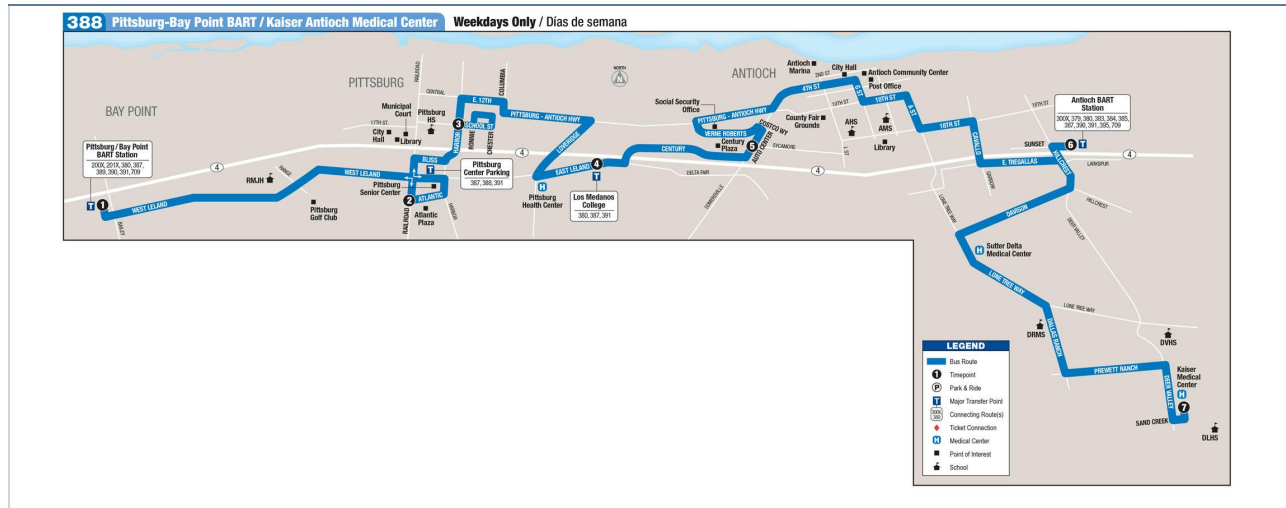

388 - Eastbound - Weekday Service

Effective date: Sunday, January 14, 2024

Bus Stop Map Bus Stop List

Map

Pittsburg/ Bay Point BART	Atlantic/Railroad	Harbor/ School	Los Medanos College, East Leland Rd & Lakeview Cir	Auto Center/ Sycamore	Antioch BART	Kaiser/Deer Valley
1	2	3	4	5	6	7
5:35 AM	5:46 AM	6:03 AM	6:21 AM	6:26 AM	6:49 AM	7:12 AM
6:24 AM	6:35 AM	6:52 AM	7:10 AM	7:15 AM	7:38 AM	8:01 AM
7:24 AM	7:35 AM	7:52 AM	8:10 AM	8:15 AM	8:38 AM	9:01 AM
7:44 AM	7:55 AM	8:12 AM	8:30 AM	8:35 AM	8:58 AM	9:21 AM
8:34 AM	8:56 AM	9:09 AM	9:25 AM	9:31 AM	10:00 AM	10:24 AM
9:11 AM	9:33 AM	9:46 AM	10:02 AM	10:08 AM	10:37 AM	11:01 AM
10:02 AM	10:13 AM	10:30 AM	10:48 AM	10:53 AM	11:16 AM	11:39 AM
10:27 AM	10:38 AM	10:55 AM	11:13 AM	11:18 AM	11:41 AM	12:04 PM
11:02 AM	11:13 AM	11:30 AM	11:48 AM	11:53 AM	12:16 PM	12:39 PM
11:56 AM	12:17 PM	12:33 PM	12:50 PM	12:57 PM	1:22 PM	1:45 PM
Pittsburg/ Bay Point BART	Atlantic/Railroad	Harbor/ School	Los Medanos College, East Leland Rd & Lakeview Cir	Auto Center/ Sycamore	Antioch BART	Kaiser/Deer Valley
1	2	3	4	5	6	7
12:55 PM	1:17 PM	1:30 PM	1:46 PM	1:52 PM	2:21 PM	2:45 PM
1:51 PM	2:13 PM	2:26 PM	2:42 PM	2:48 PM	3:17 PM	3:41 PM
2:31 PM	2:52 PM	3:08 PM	3:25 PM	3:32 PM	3:57 PM	4:20 PM
3:27 PM	3:49 PM	4:02 PM	4:18 PM	4:24 PM	4:57 PM	5:21 PM
4:56 PM	5:18 PM	5:31 PM	5:47 PM	5:53 PM	6:22 PM	6:46 PM
5:50 PM	6:12 PM	6:25 PM	6:41 PM	6:47 PM	7:16 PM	7:40 PM
6:31 PM	6:53 PM	7:06 PM	7:22 PM	7:28 PM	7:57 PM	8:21 PM
6:56 PM	7:18 PM	7:31 PM	7:47 PM	7:53 PM	8:22 PM	8:46 PM
7:52 PM	8:06 PM	8:16 PM	8:28 PM	8:33 PM	9:04 PM	9:27 PM
Pittsburg/ Bay Point BART	Atlantic/Railroad	Harbor/ School	Los Medanos College, East Leland Rd & Lakeview Cir	Auto Center/ Sycamore	Antioch BART	Kaiser/Deer Valley
1	2	3	4	5	6	7
9:23 PM	9:37 PM	9:47 PM	9:59 PM	10:04 PM	10:28 PM	10:51 PM
10:17 PM	10:31 PM	10:41 PM	10:53 PM	10:58 PM	11:22 PM	11:45 PM