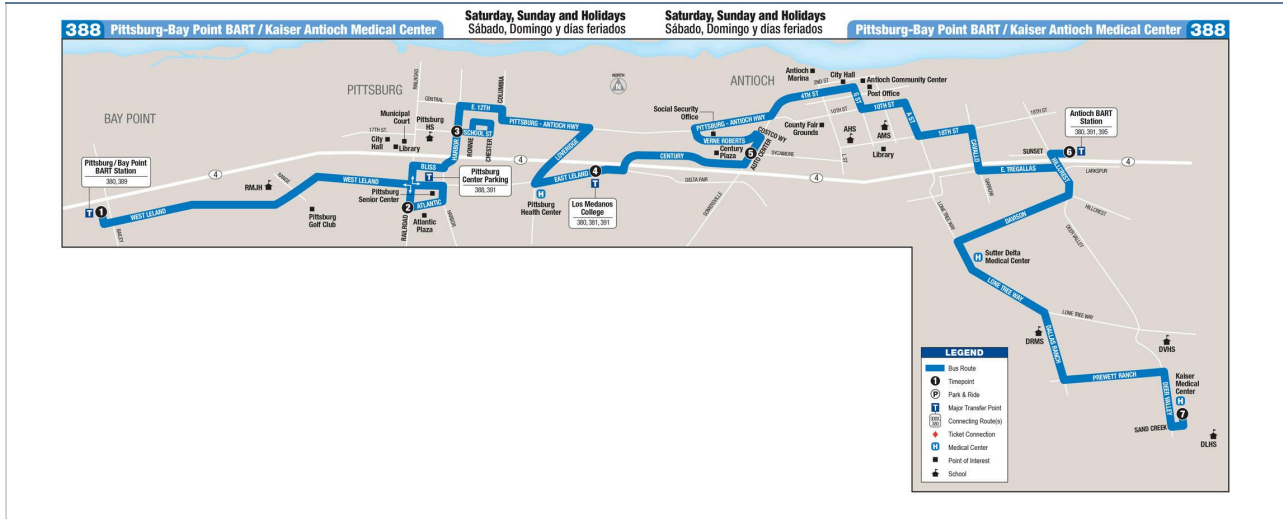

388 - Westbound - Saturday

Effective date: Sunday, January 14, 2024

Bus Stop Map   Bus Stop List

Map

Kaiser/Deer Valley	Antioch BART	Auto Center Dr & Century Blvd	Los Medanos College, East Leland Rd & Lakeview Cir	Harbor/ School	Atlantic Ave & Atlantic Cir	Pittsburg/ Bay Point BART
7	6	5	4	3	2	1
7:33 AM	7:58 AM	8:23 AM	8:30 AM	8:46 AM	8:53 AM	9:08 AM
8:33 AM	8:58 AM	9:23 AM	9:30 AM	9:46 AM	9:53 AM	10:08 AM
9:33 AM	9:58 AM	10:23 AM	10:30 AM	10:46 AM	10:53 AM	11:08 AM
10:33 AM	10:58 AM	11:23 AM	11:30 AM	11:46 AM	11:53 AM	12:08 PM
11:33 AM	11:58 AM	12:23 PM	12:30 PM	12:46 PM	12:53 PM	1:08 PM
12:33 PM	12:58 PM	1:23 PM	1:30 PM	1:46 PM	1:53 PM	2:08 PM
1:33 PM	1:58 PM	2:23 PM	2:30 PM	2:46 PM	2:53 PM	3:08 PM
2:33 PM	2:58 PM	3:23 PM	3:30 PM	3:46 PM	3:53 PM	4:08 PM
3:33 PM	3:58 PM	4:23 PM	4:30 PM	4:46 PM	4:53 PM	5:08 PM
4:33 PM	4:58 PM	5:23 PM	5:30 PM	5:46 PM	5:53 PM	6:08 PM
Kaiser/Deer Valley	Antioch BART	Auto Center Dr & Century Blvd	Los Medanos College, East Leland Rd & Lakeview Cir	Harbor/ School	Atlantic Ave & Atlantic Cir	Pittsburg/ Bay Point BART
7	6	5	4	3	2	1
5:33 PM	5:58 PM	6:23 PM	6:30 PM	6:46 PM	6:53 PM	7:08 PM
6:33 PM	6:58 PM	7:23 PM	7:30 PM	7:46 PM	7:53 PM	8:08 PM
7:33 PM	7:58 PM	8:23 PM	8:30 PM	8:46 PM	8:53 PM	9:08 PM
8:33 PM	8:58 PM	9:23 PM	9:30 PM	9:46 PM	9:53 PM	10:08 PM
9:33 PM	9:58 PM	10:23 PM	10:30 PM	10:46 PM	10:53 PM	11:08 PM

* 813713 West Cypress Rd & O'Hara Ave will be permanently moved to stop 819104 O'Hara Ave & Francisco Villa Dr.

* 813721 West Cypress Rd & Orchard Park Driver will be permanently moved to stop 813721 O'Hara Ave & Francisco Villa Dr.