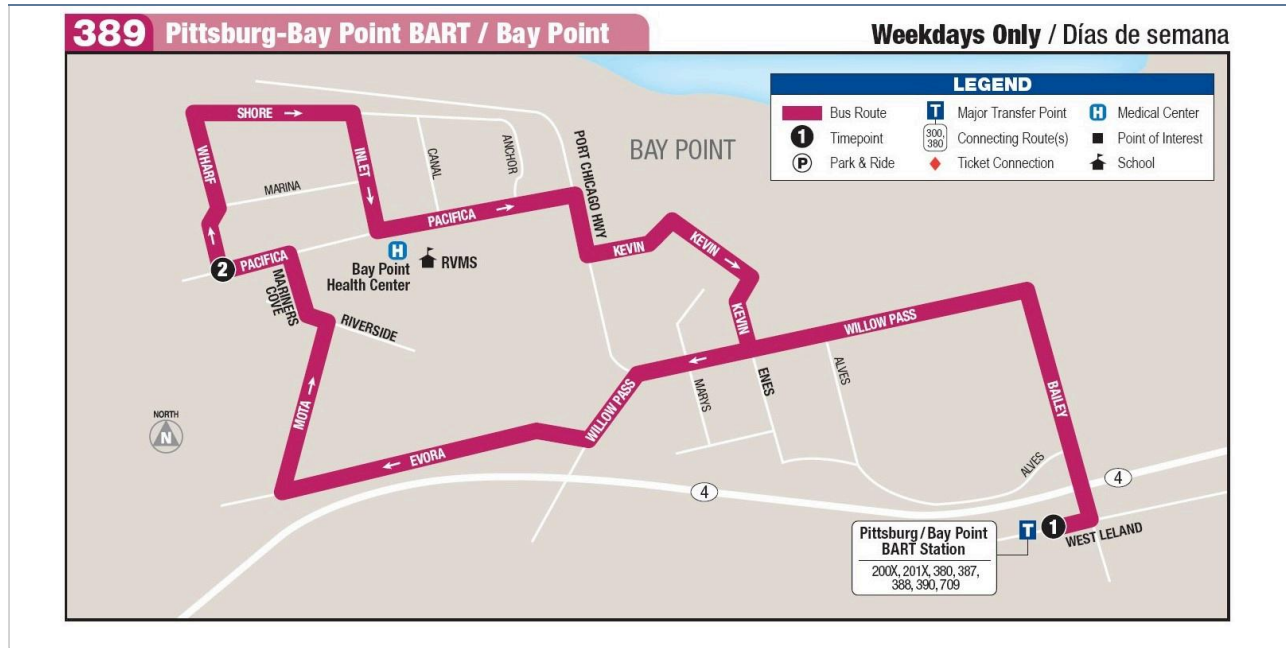

# 389 - Loop - Weekday Service

Effective date: Sunday, January 14, 2024

Bus Stop Map   Bus Stop List

Map

Depart Pittsburg/Bay Point BART	Pacifica/Wharf	Arrive Pittsburg/Bay Point BART
1	2	1
6:36 AM	6:55 AM	7:21 AM
7:16 AM	7:35 AM	8:01 AM
8:36 AM	8:55 AM	9:21 AM
<b>1:36 PM</b>	<b>1:55 PM</b>	<b>2:21 PM</b>
<b>2:36 PM</b>	<b>2:55 PM</b>	<b>3:21 PM</b>
<b>3:36 PM</b>	<b>3:55 PM</b>	<b>4:21 PM</b>

Times indicated in bold print are PM times. All other times are AM times.

\* 813713 West Cypress Rd & O'Hara Ave will be permanently moved to stop 819104 O'Hara Ave & Francisco Villa Dr.

\* 813721 West Cypress Rd & Orchard Park Driver will be permanently moved to stop 813721 O'Hara Ave & Francisco Villa Dr.