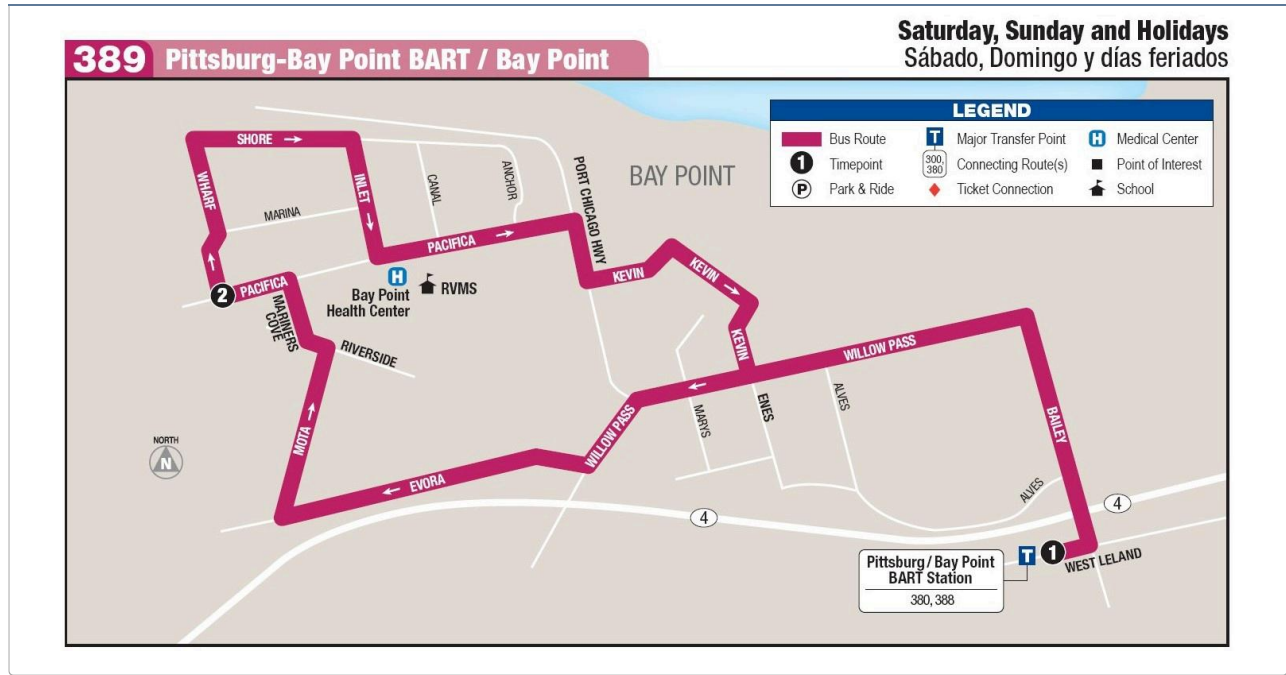

389 - Loop - Saturday

Effective date: Sunday, January 14, 2024

Bus Stop Map Bus Stop List

Map

Depart Pittsburg/Bay Point BART	Pacifica/Wharf	Arrive Pittsburg/Bay Point BART
1	2	1
7:00 AM	7:18 AM	7:36 AM
8:00 AM	8:18 AM	8:36 AM
9:00 AM	9:18 AM	9:36 AM
10:00 AM	10:18 AM	10:36 AM
11:00 AM	11:18 AM	11:36 AM
12:00 PM	12:18 PM	12:36 PM
1:00 PM	1:18 PM	1:36 PM
2:00 PM	2:18 PM	2:36 PM
3:00 PM	3:18 PM	3:36 PM
4:00 PM	4:18 PM	4:36 PM
Depart Pittsburg/Bay Point BART	Pacifica/Wharf	Arrive Pittsburg/Bay Point BART
1	2	1
5:00 PM	5:18 PM	5:36 PM
6:00 PM	6:18 PM	6:36 PM
7:00 PM	7:18 PM	7:36 PM
8:00 PM	8:18 PM	8:36 PM
9:00 PM	9:18 PM	9:36 PM
10:03 PM	10:21 PM	10:39 PM

* 813713 West Cypress Rd & O'Hara Ave will be permanently moved to stop 819104 O'Hara Ave & Francisco Villa Dr.
 * 813721 West Cypress Rd & Orchard Park Driver will be permanently moved to stop 813721 O'Hara Ave & Francisco Villa Dr.