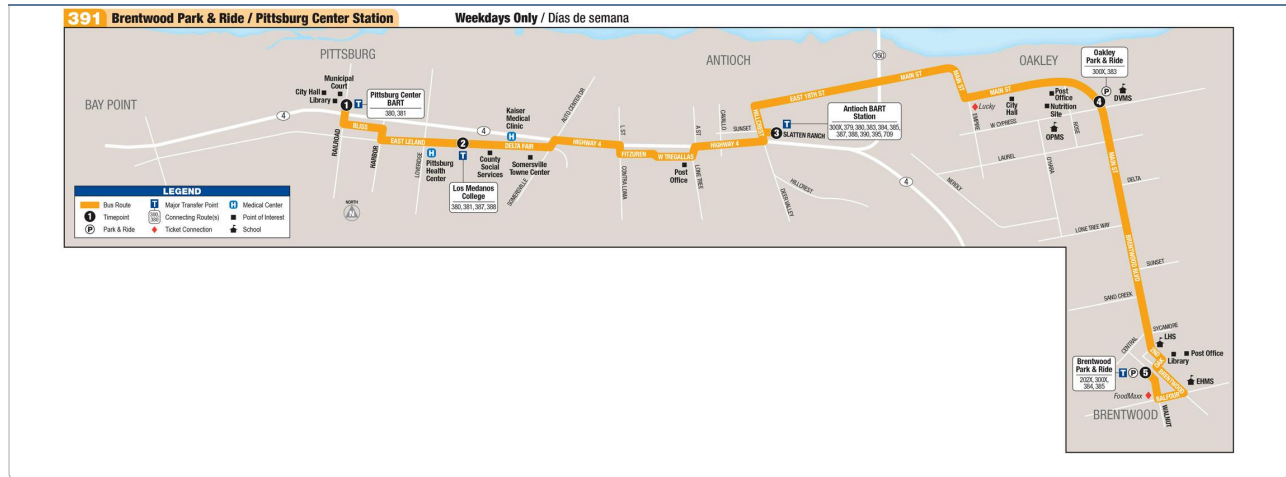

391 - Westbound - Weekday Service

Effective date: Sunday, January 14, 2024

Bus Stop Map   Bus Stop List

Map

Brentwood Park & Ride	Oakley Park & Ride	Antioch BART	Los Medanos College, East Leland Rd & Lakeview Cir	Pittsburg Center Bart, Railroad Ave (NB) & Center Dr
5	4	3	2	1
4:03 AM	4:26 AM	4:51 AM	5:09 AM	5:25 AM
4:30 AM	4:55 AM	5:14 AM	5:32 AM	5:48 AM
5:07 AM	5:30 AM	5:51 AM	6:09 AM	6:25 AM
5:30 AM	5:54 AM	6:14 AM	6:32 AM	6:48 AM
5:51 AM	6:14 AM	6:38 AM	7:03 AM	7:19 AM
6:31 AM	6:55 AM	7:18 AM	7:44 AM	8:00 AM
7:00 AM	7:24 AM	7:52 AM	8:13 AM	8:28 AM
7:50 AM	8:18 AM	8:52 AM	9:13 AM	9:28 AM
8:14 AM	8:41 AM	9:01 AM	9:27 AM	9:41 AM
8:57 AM	9:22 AM	9:41 AM	10:07 AM	10:21 AM
Brentwood Park & Ride	Oakley Park & Ride	Antioch BART	Los Medanos College, East Leland Rd & Lakeview Cir	Pittsburg Center Bart, Railroad Ave (NB) & Center Dr
5	4	3	2	1
9:57 AM	10:21 AM	10:41 AM	11:07 AM	11:21 AM
10:57 AM	11:24 AM	11:41 AM	12:07 PM	12:21 PM
11:57 AM	12:22 PM	12:41 PM	1:07 PM	1:21 PM
12:57 PM	1:23 PM	1:41 PM	2:07 PM	2:21 PM
2:17 PM	2:42 PM	3:01 PM	3:27 PM	3:41 PM
3:00 PM	3:28 PM	3:52 PM	4:13 PM	4:28 PM
3:36 PM	4:06 PM	4:28 PM	4:49 PM	5:04 PM
4:09 PM	4:37 PM	5:01 PM	5:22 PM	5:37 PM
4:49 PM	5:17 PM	5:41 PM	6:02 PM	6:17 PM
Brentwood Park & Ride	Oakley Park & Ride	Antioch BART	Los Medanos College, East Leland Rd & Lakeview Cir	Pittsburg Center Bart, Railroad Ave (NB) & Center Dr
5	4	3	2	1
5:09 PM	5:34 PM	6:01 PM	6:22 PM	6:37 PM
5:29 PM	5:54 PM	6:21 PM	6:42 PM	6:57 PM
6:09 PM	6:34 PM	7:01 PM	7:22 PM	7:37 PM
7:19 PM	7:41 PM	7:56 PM	8:12 PM	8:25 PM
8:19 PM	8:41 PM	8:56 PM	9:12 PM	9:25 PM
9:19 PM	9:41 PM	9:56 PM	10:12 PM	10:25 PM
10:19 PM	10:41 PM	10:56 PM	11:12 PM	11:25 PM