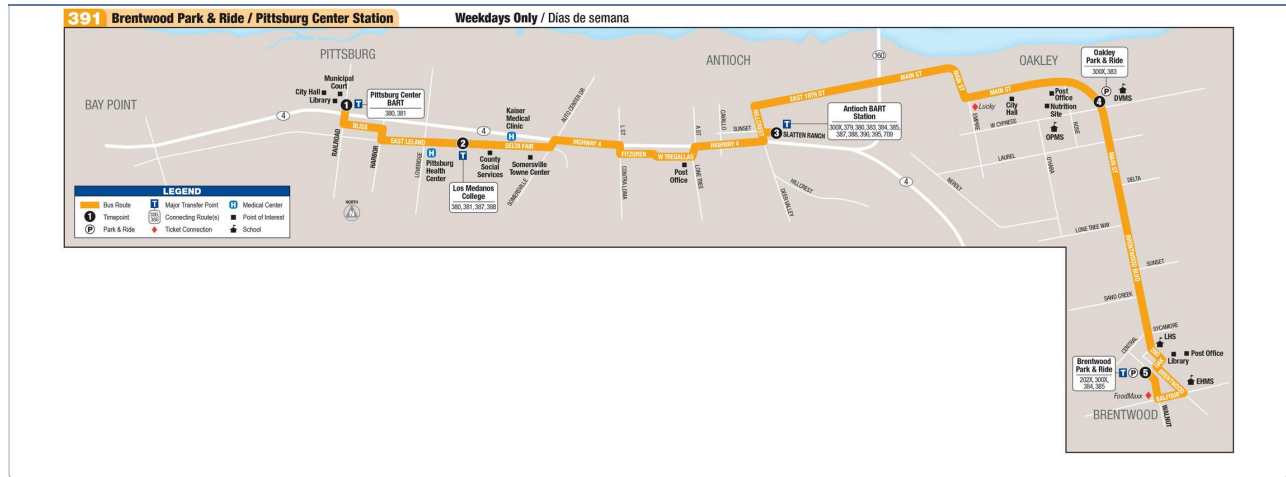

391 - Eastbound - Weekday Service

Effective date: Sunday, January 14, 2024

Bus Stop Map Bus Stop List

Map

Pittsburg Center Bart, Railroad Ave (SB) & Center Dr	Los Medanos College, East Leland Rd & Lakeview Cir	Antioch BART	Oakley Park & Ride	Brentwood Park & Ride
1	2	3	4	5
6:10 AM	6:24 AM	6:42 AM	6:56 AM	7:24 AM
6:33 AM	6:47 AM	7:05 AM	7:19 AM	7:47 AM
7:13 AM	7:27 AM	7:45 AM	7:59 AM	8:27 AM
7:53 AM	8:07 AM	8:25 AM	8:39 AM	9:07 AM
8:15 AM	8:27 AM	8:45 AM	8:59 AM	9:27 AM
8:54 AM	9:06 AM	9:24 AM	9:38 AM	10:06 AM
9:35 AM	9:47 AM	10:05 AM	10:19 AM	10:47 AM
10:14 AM	10:26 AM	10:44 AM	10:58 AM	11:26 AM
11:14 AM	11:26 AM	11:44 AM	12:02 PM	12:30 PM
1:14 PM	1:26 PM	1:44 PM	2:02 PM	2:30 PM
Pittsburg Center Bart, Railroad Ave (SB) & Center Dr	Los Medanos College, East Leland Rd & Lakeview Cir	Antioch BART	Oakley Park & Ride	Brentwood Park & Ride
1	2	3	4	5
2:34 PM	2:47 PM	3:05 PM	3:20 PM	3:53 PM
3:13 PM	3:25 PM	3:43 PM	4:01 PM	4:29 PM
4:13 PM	4:27 PM	4:45 PM	5:03 PM	5:31 PM
4:54 PM	5:09 PM	5:27 PM	5:42 PM	6:15 PM
5:16 PM	5:31 PM	5:49 PM	6:04 PM	6:37 PM
5:54 PM	6:09 PM	6:27 PM	6:42 PM	7:15 PM
6:34 PM	6:49 PM	7:07 PM	7:22 PM	7:55 PM
7:09 PM	7:24 PM	7:42 PM	7:57 PM	8:30 PM
7:35 PM	7:46 PM	8:04 PM	8:22 PM	8:42 PM
Pittsburg Center Bart, Railroad Ave (SB) & Center Dr	Los Medanos College, East Leland Rd & Lakeview Cir	Antioch BART	Oakley Park & Ride	Brentwood Park & Ride
1	2	3	4	5
8:14 PM	8:25 PM	8:43 PM	8:51 PM	9:21 PM
8:54 PM	9:05 PM	9:23 PM	9:31 PM	10:01 PM
9:54 PM	10:05 PM	10:23 PM	10:31 PM	11:01 PM
10:54 PM	11:05 PM	11:23 PM	11:31 PM	12:01 AM
11:54 AM	12:05 AM	12:23 AM	12:31 AM	1:01 AM
12:17 AM	12:28 AM	12:46 AM	12:54 AM	1:24 AM

* 813713 West Cypress Rd & O'Hara Ave will be permanently moved to stop 819104 O'Hara Ave & Francisco Villa Dr.

* 813721 West Cypress Rd & Orchard Park Driver will be permanently moved to stop 813721 O'Hara Ave & Francisco Villa Dr.