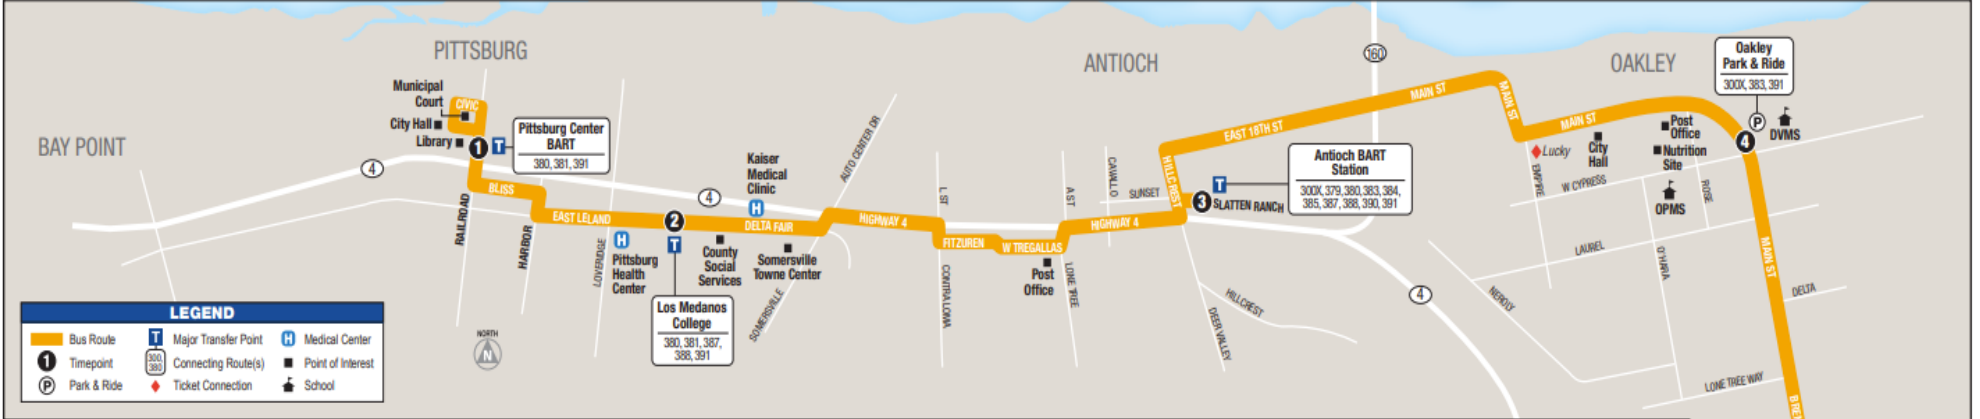

391 Brentwood Park & Ride / Pittsburg Center Station   **Weekdays Only / Días de semana**   **Weekdays Only / Días de semana**   **Brentwood Park & Ride / Pittsburg Center Station 391**

LEGEND

- Bus Route
- Major Transfer Point
- Medical Center
- Timepoint
- Connecting Route(s)
- Point of Interest
- Park & Ride
- Ticket Connection
- School

391 Westbound / Rumbo al Oeste   **Weekdays Only / Días de semana**

	BRENTWOOD	OAKLEY	ANTIOCH	PITTSBURG	
	Brentwood Park & Ride 5	Oakley Park & Ride 4	Antioch BART 3	Los Medanos College 2	Pittsburg Center BART 1
AM	3:54 4:27 5:07 5:27 5:51 6:31 6:57 7:47 8:13 8:56 9:56 10:56 11:56	4:17 4:52 5:30 5:51 6:14 6:55 7:21 8:15 8:40 9:21 10:20 11:23 12:21	4:42 5:11 5:51 6:11 6:38 7:18 7:49 8:49 9:00 9:40 10:40 11:40 12:40	5:00 5:29 6:09 6:29 7:03 7:44 8:10 9:10 9:26 10:06 11:06 12:06 1:06	5:16 5:45 6:25 6:45 7:19 8:00 8:25 9:25 9:40 10:20 11:20 12:20 1:20
PM	12:56 2:16 2:59 3:36 4:08 4:48 5:08 5:28 6:08 7:19 8:19 9:19 10:19	1:22 2:41 3:27 4:06 4:36 5:16 5:33 5:53 6:33 7:41 8:41 9:41 10:41	1:40 3:00 3:51 4:28 5:00 5:40 6:00 6:20 7:00 7:56 8:56 9:56 10:56	2:06 3:26 4:12 4:49 5:21 6:01 6:21 6:41 7:21 8:12 9:12 10:12 11:12	2:20 3:40 4:27 5:04 5:36 6:16 6:36 6:56 7:36 8:25 9:25 10:25 11:25

For BART Departure Times
Please call BART Information at
1-510-465-BART (2278)
or see the website at
www.bart.gov

For Weekend/Holiday
schedule see pages 44-45

Note: The bold type indicates pm times.
Nota: La letra en negrilla indica horas de la tarde (pm).

391 Eastbound / Rumbo al Este   **Weekdays Only / Días de semana**

	PITTSBURG	LOS MEDANOS	ANTIOCH	OAKLEY	BRENTWOOD
	Pittsburg Center BART 1	Los Medanos College 2	Antioch BART 3	Oakley Park & Ride 4	Brentwood Park & Ride 5
AM	6:10 6:33 7:13 7:53 8:15 8:54 9:35 10:14 11:14 1:14	6:24 6:47 7:27 8:07 8:27 9:06 9:47 10:26 11:26 1:26	6:42 7:05 7:45 8:25 8:45 9:24 10:05 10:44 11:44 1:44	6:56 7:19 7:59 8:39 8:59 9:38 10:19 10:58 12:02 2:02	7:24 7:47 8:27 9:07 9:27 10:06 10:47 11:26 12:30 2:30
PM	2:34 3:13 4:13 4:54 5:16 5:54 6:34 7:14 7:36 8:14 8:54 9:54 10:54 11:54	2:47 3:25 4:27 5:09 5:31 6:09 6:49 7:29 7:47 8:25 9:05 10:05 11:05 12:05	3:05 3:43 4:45 5:27 5:49 6:27 7:07 7:47 8:05 8:43 9:23 10:23 11:23 12:23	3:20 4:01 5:03 5:42 6:04 6:42 7:22 8:02 8:23 8:51 9:31 10:31 11:31 12:31	3:53 4:29 5:31 6:15 6:37 7:15 7:55 8:35 8:43 9:21 10:01 11:01 12:01 1:01
AM	12:17	12:28	12:46	12:54	1:24

Note: The bold type indicates pm times.
Nota: La letra en negrilla indica horas de la tarde (pm).

For BART Departure Times
Please call BART Information at
1-510-465-BART (2278)
or see the website at
www.bart.gov

For Weekend/Holiday
schedule see pages 44-45