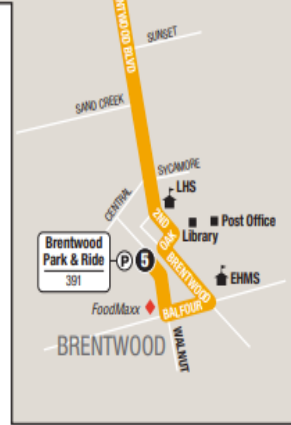

WEEKENDS AND HOLIDAYS / FINES DE SEMANA Y DIAS FERIADOS

For BART Departure Times
Please call BART Information at
1-510-465-BART (2278)
or see the website at
www.bart.gov

For BART Departure Times
Please call BART Information at
1-510-465-BART (2278)
or see the website at
www.bart.gov