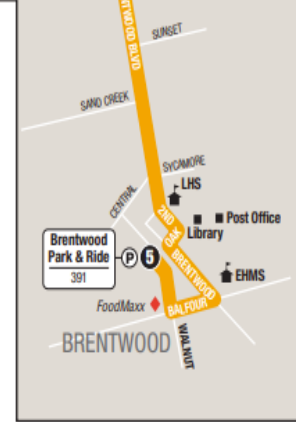

WEEKENDS AND HOLIDAYS / FINES DE SEMANA Y DIAS FERIADOS

For BART Departure Times
Please call BART Information at
1-510-465-BART (2278)
or see the website at
www.bart.gov

For BART Departure Times
Please call BART Information at
1-510-465-BART (2278)
or see the website at
www.bart.gov