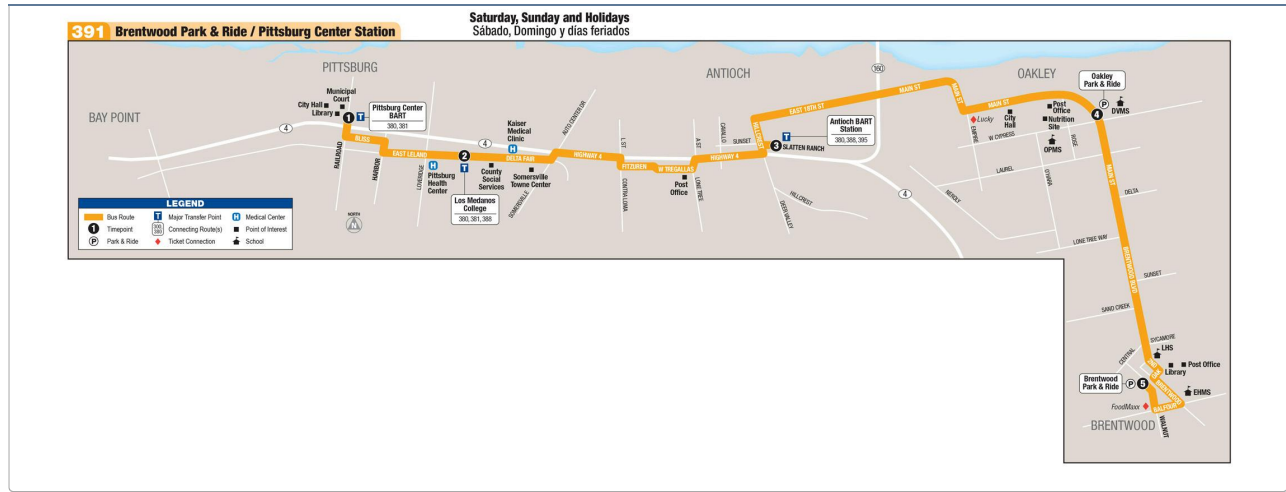

## Map

Pittsburg Center BART, Railroad Ave (SB) & Center Dr	Los Medanos College, East Leland Rd & Lakeview Cir	Antioch BART	Oakley Park & Ride	Brentwood Park & Ride
1	2	3	4	5
6:54 AM	7:03 AM	7:25 AM	7:50 AM	8:15 AM
7:54 AM	8:03 AM	8:25 AM	8:50 AM	9:15 AM
8:54 AM	9:03 AM	9:25 AM	9:50 AM	10:15 AM
9:54 AM	10:03 AM	10:25 AM	10:50 AM	11:15 AM
10:54 AM	11:03 AM	11:25 AM	11:50 AM	<b>12:15 PM</b>
11:54 AM	<b>12:03 PM</b>	<b>12:25 PM</b>	<b>12:50 PM</b>	<b>1:15 PM</b>
<b>12:54 PM</b>	<b>1:03 PM</b>	<b>1:25 PM</b>	<b>1:50 PM</b>	<b>2:15 PM</b>
<b>1:54 PM</b>	<b>2:03 PM</b>	<b>2:25 PM</b>	<b>2:50 PM</b>	<b>3:15 PM</b>
<b>2:54 PM</b>	<b>3:03 PM</b>	<b>3:25 PM</b>	<b>3:50 PM</b>	<b>4:15 PM</b>
<b>3:54 PM</b>	<b>4:03 PM</b>	<b>4:25 PM</b>	<b>4:50 PM</b>	<b>5:15 PM</b>
Pittsburg Center BART, Railroad Ave (SB) & Center Dr	Los Medanos College, East Leland Rd & Lakeview Cir	Antioch BART	Oakley Park & Ride	Brentwood Park & Ride
1	2	3	4	5
<b>4:54 PM</b>	<b>5:03 PM</b>	<b>5:25 PM</b>	<b>5:50 PM</b>	<b>6:15 PM</b>
<b>5:54 PM</b>	<b>6:03 PM</b>	<b>6:25 PM</b>	<b>6:50 PM</b>	<b>7:15 PM</b>
<b>6:54 PM</b>	<b>7:03 PM</b>	<b>7:25 PM</b>	<b>7:50 PM</b>	<b>8:15 PM</b>
<b>7:54 PM</b>	<b>8:03 PM</b>	<b>8:25 PM</b>	<b>8:50 PM</b>	<b>9:15 PM</b>

- \* 813732 West Cypress & Rose Ave - will be permanently moved to stop 819910 Oakley Park & Ride
- \* 813745 West Cypress & Mellowood Driver - will be permanently moved to stop 819910 Oakley Park & Ride
- \* 813713 West Cypress Rd & O'Hara Ave will be permanently moved to stop 819104 O'Hara Ave & Francisco Villa Dr.
- \* 813721 West Cypress Rd & Orchard Park Driver will be permanently moved to stop 813721 O'Hara Ave & Francisco Villa Dr.