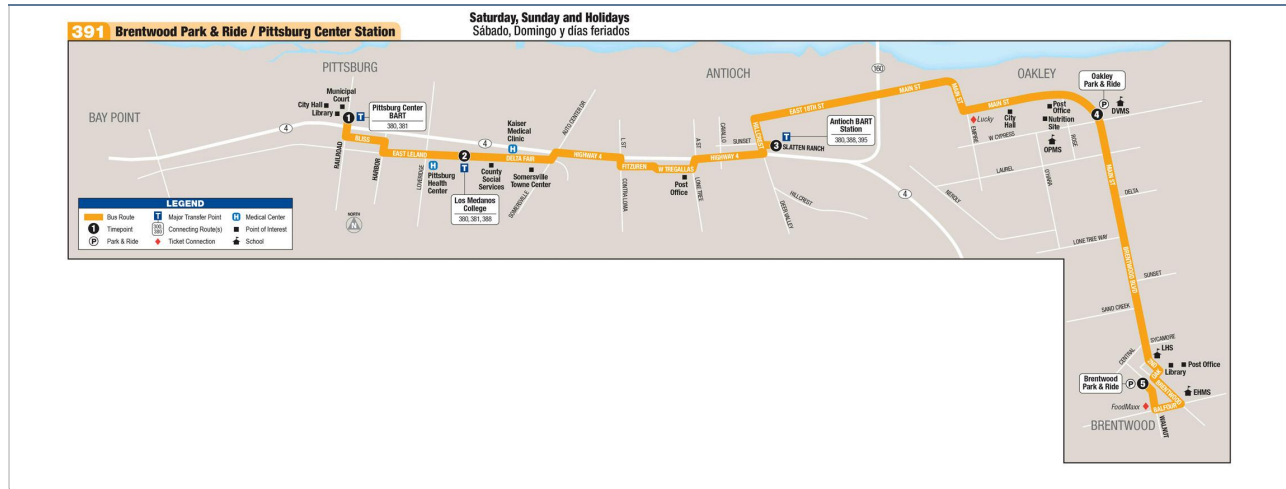

391 - Westbound - Sunday

Effective date: Sunday, January 14, 2024

Bus Stop Map

Bus Stop List

Map

Brentwood Park & Ride	Oakley Park & Ride	Antioch BART	Los Medanos College, East Leland Rd & Lakeview Cir	Pittsburg Center Bart, Railroad Ave (NB) & Center Dr
5	4	3	2	1
6:24 AM	6:48 AM	7:13 AM	7:36 AM	7:45 AM
7:24 AM	7:48 AM	8:13 AM	8:36 AM	8:45 AM
8:24 AM	8:48 AM	9:13 AM	9:36 AM	9:45 AM
9:24 AM	9:48 AM	10:13 AM	10:36 AM	10:45 AM
10:24 AM	10:48 AM	11:13 AM	11:36 AM	11:45 AM
11:24 AM	11:48 AM	12:13 PM	12:36 PM	12:45 PM
12:24 PM	12:48 PM	1:13 PM	1:36 PM	1:45 PM
1:24 PM	1:48 PM	2:13 PM	2:36 PM	2:45 PM
2:24 PM	2:48 PM	3:13 PM	3:36 PM	3:45 PM
3:24 PM	3:48 PM	4:13 PM	4:36 PM	4:45 PM
Brentwood Park & Ride	Oakley Park & Ride	Antioch BART	Los Medanos College, East Leland Rd & Lakeview Cir	Pittsburg Center Bart, Railroad Ave (NB) & Center Dr
5	4	3	2	1
4:24 PM	4:48 PM	5:13 PM	5:36 PM	5:45 PM
5:24 PM	5:48 PM	6:13 PM	6:36 PM	6:45 PM
6:24 PM	6:48 PM	7:13 PM	7:36 PM	7:45 PM
7:24 PM	7:48 PM	8:13 PM	8:36 PM	8:45 PM
8:24 PM	8:48 PM	9:13 PM	9:36 PM	9:45 PM

- 813732 West Cypress & Rose Ave - will be permanently moved to stop 819910 Oakley Park & Ride
- 813745 West Cypress & Mellowood Driver - will be permanently moved to stop 819910 Oakley Park & Ride
- 813713 West Cypress Rd & O'Hara Ave will be permanently moved to stop 819104 O'Hara Ave & Francisco Villa Dr.
- 813721 West Cypress Rd & Orchard Park Driver will be permanently moved to stop 813721 O'Hara Ave & Francisco Villa Dr.