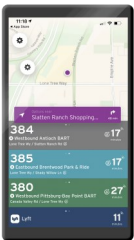

STAY CONNECTED:

free WiFi

Our buses have free Wi-Fi!!
Connect and then select the bus number.

FIND A BUS STOP NEAR YOU:

Visit the website and click on Bus Stop Locations. Find the stop near you, what bus routes stops there, and where the bus route goes.

HERE'S HOW TO PLAN YOUR TRIP:

- Download the **app TRANSIT** for route planning, real time arrivals and schedule information. Use the bus ID# on the sign.
- Go to www.trideltatransit.com/mobile on your phone.
- Visit the Tri Delta Transit website to view and print the schedule. To check route information: call 925-754-4040.

TO FIND INFORMATION ON PASSES & FARES:

Tri Delta Transit accepts cash, Youth Clipper or Tri Delta Transit bus passes for fare payment. Visit the website page Fares/Passes.

Download the Clipper Card app or visit:
www.clippercard.com