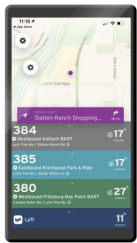

- Download the **app TRANSIT** for route planning, real time arrivals and schedule information. Use the bus ID# on the sign.
- Go to www.trideltatransit.com/mobile on your phone.
- Visit the Tri Delta Transit website to view and print the schedule. To check route information: call 925-754-4040.

TO FIND INFORMATION ON PASSES & FARES:

Tri Delta Transit accepts cash, Youth Clipper or Tri Delta Transit bus passes for fare payment. Visit the website page Fares/Passes.