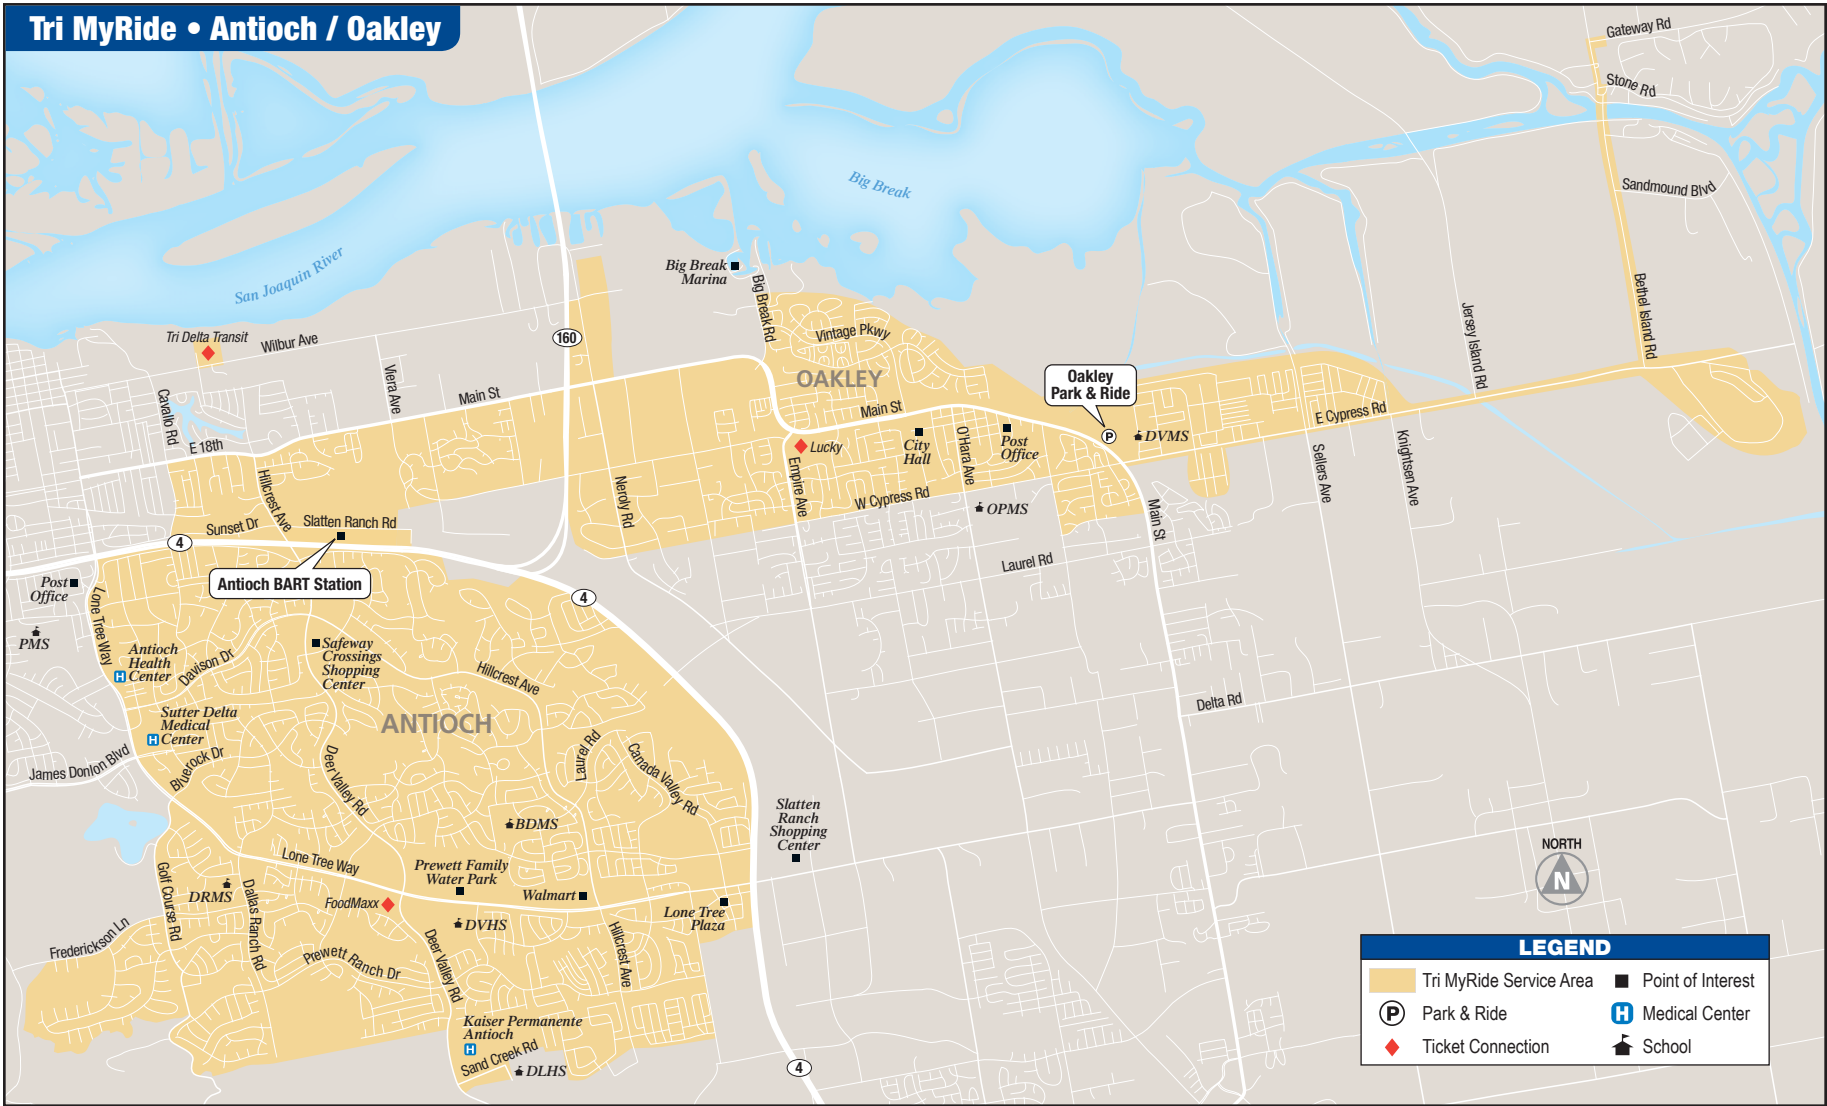

# Tri MyRide • Antioch / Oakley

LEGEND	
	Tri MyRide Service Area
	Point of Interest
	Park & Ride
	Medical Center
	Ticket Connection
	School