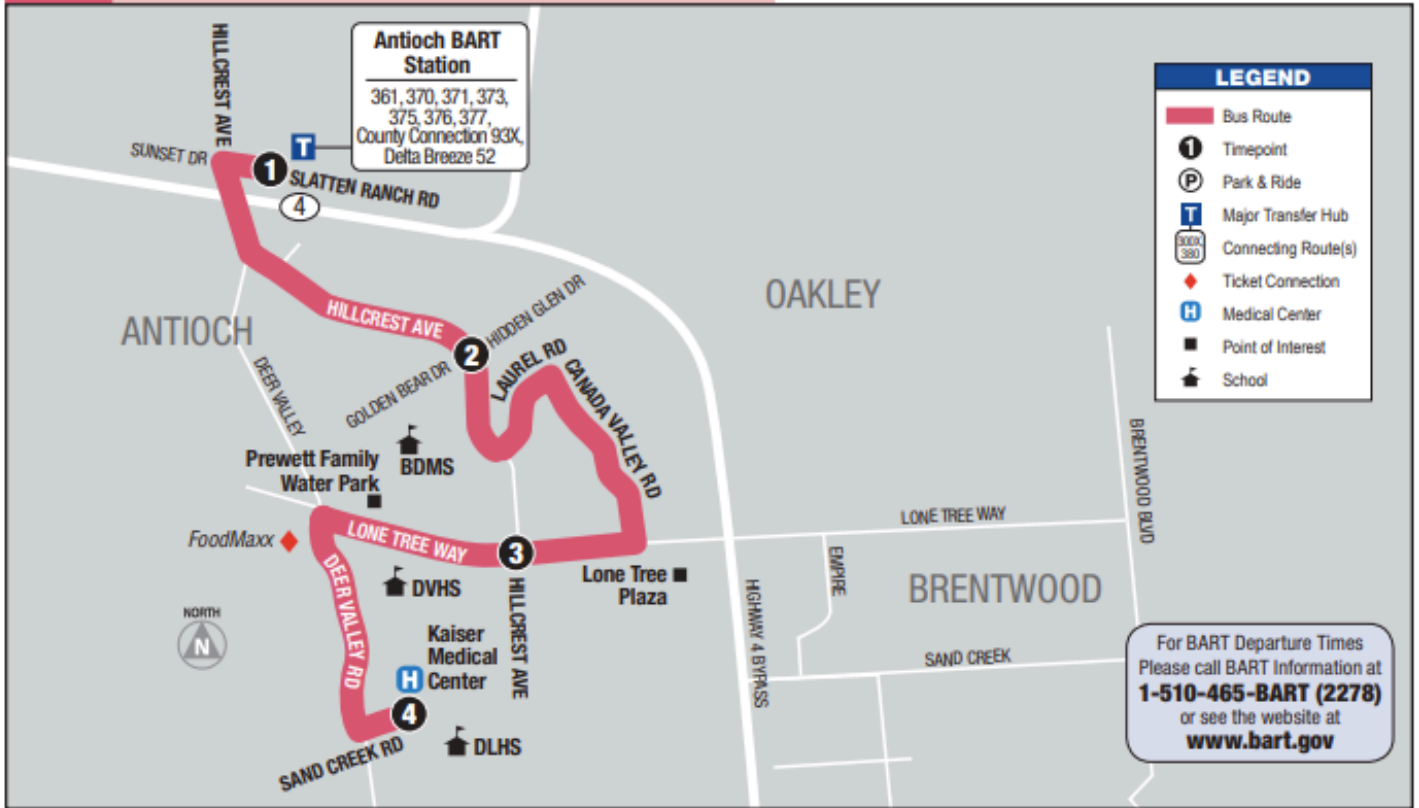

361 Antioch BART / Deer Valley & Dozier Libbey

Weekdays Only / Días de semana

361 Eastbound / Rumbo al Este

ANTIOCH

| | | | | |
|----|--------------|-------------------------|-----------------------|----------------------|
| | 1 | 2 | 3 | 4 |
| | Antioch BART | Hillcrest / Golden Bear | Hillcrest / Lone Tree | Kaiser / Deer Valley |
| AM | 7:39 | 7:50 | 8:02 | 8:15 |

361 Westbound / Rumbo al Oeste

ANTIOCH

| | | | | |
|----|----------------------|-----------------------|-------------------------|--------------|
| | 4 | 3 | 2 | 1 |
| | Kaiser / Deer Valley | Hillcrest / Lone Tree | Hillcrest / Hidden Glen | Antioch BART |
| PM | 3:39 | 3:52 | 4:04 | 4:15 |